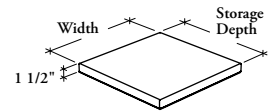

Seat Cushion – Fabric

The Seat Cushion is removeable and is intended to provide casual guest seating when applied on a Low Secondary Desk, a Mobile Pedestal, a Mid-Height Storage and a Workwall Storage.

WHAT'S INCLUDED

1 seat cushion and mounting hardware.

WHAT'S EXCLUDED

Low Secondary Desks and Storage.

NOTE:

Can also be used in conjunction with a wall panel mounted on a Low Secondary Desk or a storage.

Cannot be used on Flintwood finishes.

When Mobile Pedestal (M) Configuration is specified, only No Reduction (NA) Depth Reduction is available is available.

When Wall Panel and Accessories (WA) Depth Reduction is specified, only Mid-Height (K) option is available.

Can be mounted on a :

- Low Secondary Desks (B_MSDDL, BH_SRL, BH_SBL, BH_SLL)
- 21" high Mobile Pedestal (BSPMS)
- Mid-Height Storage (BSMPS or BSMFL)
- Workwall Cedenzas (BSMCD, BSMOD, BSMWL, BSMLHR, BSMHDP, BSMDDOD, BSMCFW, BSMCHR, BSMHCP)
- Workwall Cabinets (BSMO, BSMD, BSMSSP)

PRODUCT OPTIONS

Configuration	Storage Depth	Depth Reduction	Width	Seat Upholstery Finish
L Low Secondary Desk	18, 20, 24	NA No Reduction	16, 18, 24, 30, 36, 42, 45, 48, 51, 54, 57, 60, 63, 66, 72	Fabric Leather
K Mid-Height		WA Wall Panel and Accessories		
M Mobile Pedestal		WW Wall Panel		

SAMPLE ORDER CODE

BASFC L	20	NA	24	L104

**DIMENSIONS
INCHES / MM**

D	W
18/ 457	18/ 457
18/ 457	24 / 610
18/ 457	30 / 762
18/ 457	36 / 914
18/ 457	42 / 1067
18/ 457	45 / 1143
18/ 457	48 / 1219
18/ 457	51 / 1295
18/ 457	54 / 1372
18/ 457	57 / 1448
18/ 457	60 / 1524
18/ 457	63 / 1600
18/ 457	66 / 1676
18/ 457	72 / 1829

PRICING

MID-HEIGHT (K)													
COM/ Gr. 1	COL/ Gr. 2	Gr. 3	Gr. 4	Gr. 5	Gr. 6	Gr. 7	Gr. 8	Gr. 9	Gr. 10	Leather/ Gr. LA	Gr. LB	Gr. LC	Gr. LD
311	329	347	364	382	400	417	435	452	470	593	611	629	646
361	383	405	427	449	471	493	515	537	559	714	736	758	780
412	439	465	492	518	545	571	597	624	650	835	862	888	915
462	493	524	554	585	616	647	678	709	740	955	986	1017	1048
515	550	586	621	656	691	727	762	797	832	1079	1114	1150	1185
540	577	615	652	690	727	765	802	839	877	1139	1176	1214	1251
565	604	644	684	723	763	803	842	882	921	1199	1239	1278	1318
589	631	673	715	757	799	841	882	924	966	1259	1301	1343	1385
614	658	702	746	790	834	879	923	967	1011	1319	1363	1407	1451
639	685	731	778	824	870	917	963	1009	1055	1379	1425	1472	1518
664	712	761	809	858	906	954	1003	1051	1100	1439	1488	1536	1585
688	739	790	840	891	942	992	1043	1094	1144	1499	1550	1601	1651
713	766	819	872	925	978	1030	1083	1136	1189	1559	1612	1665	1718
763	820	877	935	992	1049	1106	1164	1221	1278	1679	1737	1794	1851

Pricing is continued on the following page.