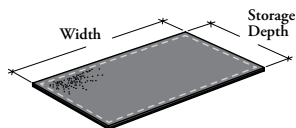

#### WHAT'S EXCLUDED

Low Secondary Desks and Storage.

#### NOTES

Can also be used in conjunction with a wall panel mounted on a Low Secondary Desk or a storage.

Two-sides finished products have the same finish on both sides.

When Mobile Pedestal (M) Configuration is specified, only No Reduction (NA) Depth Reduction is available.

When Wall Panel and Accessories (WA) Depth Reduction is specified, only Mid-Height (K) option is available.

Can be mounted on a :

- Low Secondary Desks (B\_MSDL, BH\_SRL, BH\_SBL, BH\_SLL)
- 21" high Mobile Pedestal (BSPMS)
- Mid-Height Storage (BSMPS or BSMFL)
- Workwall Cedenzas (BSMCD, BSMOD, BSMWL, BSMLHR, BSMHDP, BSMDDOD, BSMCFW, BSMCHR, BSMHCP)
- Workwall Cabinets (BSMO, BSMD, BSMSSP)