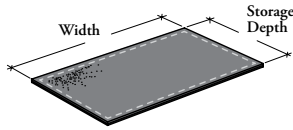

#### WHAT'S EXCLUDED

Low Secondary Desks and Storage.

#### NOTES

Can also be used in conjunction with a wall panel mounted on a Low Secondary Desk or a storage.

Two-sides finished products have the same finish on both sides.

When Mobile Pedestal (M) Configuration is specified, only No Reduction (NA) Depth Reduction is available is available.

When Wall Panel and Accessories (WA) Depth Reduction is specified, only Mid-Height (K) option is available.

Can be mounted on a :

- Low Secondary Desks (B\_MSDL, BH\_SRL, BH\_SBL, BH\_SLL)
- 21" high Mobile Pedestal (BSPMS)
- Mid-Height Storage (BSMPS or BSMFL)
- Workwall Cedenzas (BSMCD, BSMOD, BSMWL, BSMLHR, BSMHDP, BSMDDOD, BSMCFW, BSMCHR, BSMHCP)
- Workwall Cabinets (BSMO, BSMD, BSMSSP)