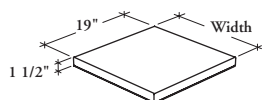

B A S C

Seat Cushion

The Seat Cushion is removeable and is intended to provide casual guest seating when applied on a Low Secondary Desk (B_MSDL, B_ASRL, B_ASPL or B_ASPLP).

WHAT'S INCLUDED

1 seat cushion with 4 bumpers.

NOTE:

Can also be used in conjunction with a wall panel mounted on a Low Secondary Desk.

Cannot be used on Flintwood finishes.

PRODUCT OPTIONS

Configuration	Depth	Width	Seat Upholstery Finish
L Lay-On	19	19, 24, 30, 36	Fabric Leather

SAMPLE ORDER CODE

BASC L	19	19	L109

DIMENSIONS

D	W
19 / 483	19 / 483
19 / 483	24 / 610
19 / 483	30 / 762
19 / 483	36 / 914

PRICING

Gr. 1	COM/ COL/		Gr. 4	Gr. 5	Gr. 6	Gr. 7	Gr. 8	Gr. 9	Gr. 10	Leather/			
	Gr. 2	Gr. 3								Gr. LA	Gr. LB	Gr. LC	Gr. LD
257	292	306	324	333	344	361	380	397	415	415	445	539	567
294	331	346	366	377	387	407	428	447	467	467	501	589	617
332	373	389	413	424	438	459	482	504	526	526	562	660	693
369	415	434	459	473	487	511	537	560	586	586	626	736	772