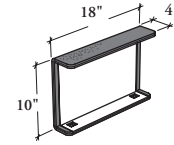

This screen provides additional privacy and can be used with specific desks and tables.

WHAT'S INCLUDED

1 felt personal screen and mounting hardware.

WHAT'S EXCLUDED

Worksurface.

NOTES

Can be used on each worksurface thickness offers, but can be used with specific desks and tables. For more details, refer to the specification software.

BAPSE
Personal Screen – Felt

PRODUCT OPTIONS

Width	Height	Depth	Exterior Finish	Interior Finish
18	10	04	Loft	Foundation Accent Mica

SAMPLE ORDER CODE

BAPSE 18	10	04	RB11	7

DIMENSIONS
INCHES / MM

W	H	D
18 / 457	10 / 254	4 / 102

PRICING

193