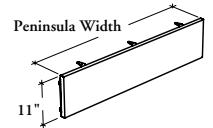

This modesty panel provides additional seated privacy for a variety of configurations.

WHAT'S INCLUDED

1 half-height modesty panel and hardware.

NOTES

Specify the Peninsula Style and Width options accordingly with the desk under which the Peninsula Modesty Panel will be installed.

This Peninsula Modesty Panel can be used only on the following products:

- Peninsula Worksurfaces (B_PDH, B_BWW, B_EPH, B_RPW and B_RPC)

B A M P M
Peninsula Modesty Panel – Metal

PRODUCT OPTIONS

Peninsula Style	Modesty Panel Height	Width	Style	Modesty Panel and Hardware Finish
D Dual-Leg M Mono-Leg or Base	H Half	48, 54, 60, 66, 72, 78, 84	N Solid	Foundation Mica

SAMPLE ORDER CODE

BAMPM M	H	78	N	7
----------------	----------	-----------	----------	----------

DIMENSIONS
INCHES / MM

W
48 / 1219
54 / 1372
60 / 1524
66 / 1676
72 / 1829
78 / 1981
84 / 2134

PRICING

Solid
176
194
205
225
241
255
271