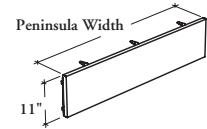

B A M P M

Peninsula Modesty Panel – Metal

This modesty panel provides additional seated privacy for a variety of configurations.

WHAT'S INCLUDED

1 half-height modesty panel and hardware.

NOTES

Specify the Peninsula Style and Width options accordingly with the desk under which the Peninsula Modesty Panel will be installed.

This Peninsula Modesty Panel can be used only on the following products:

- Peninsula Worksurfaces (B_PDH, B_BWW, B_EPH, B_RPW and B_RPC)

PRODUCT OPTIONS

Peninsula Style	Modesty Panel Height	Width	Style	Modesty Panel and Hardware Finish
D Dual-Leg M Mono-Leg or Base	H Half	48, 54, 60, 66, 72, 78, 84	N Solid	Foundation Mica

SAMPLE ORDER CODE

BAMPM M	H	78	N	7

**DIMENSIONS
INCHES / MM**

W
48 / 1219
54 / 1372
60 / 1524
66 / 1676
72 / 1829
78 / 1981
84 / 2134

PRICING

Solid
137
150
160
174
188
198
211