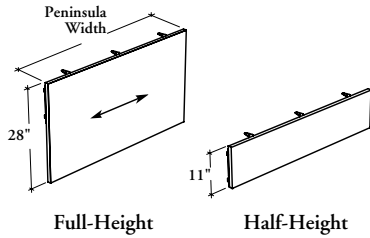

desk accessories

Xpress

B A M P L

Peninsula Modesty Panel – Solid

This modesty panel provides additional seated privacy for a variety of configurations.

WHAT'S INCLUDED

1 modesty panel (as specified) and hardware.

NOTES

Specify the Peninsula Style and Width options accordingly with the desk under which the Peninsula Modesty Panel will be installed.

Full-Height Modesty Panel (F) option is **not** available with Dual-Leg (D) option.

This Peninsula Modesty Panel can be used only on the following products:

- Peninsula Worksurfaces (B_PDH, B_BWW, B_EPH, B_RPW and B_RPC)

PRODUCT OPTIONS

Peninsula Style	Modesty Panel Height	Width	Modesty Panel Finish	Hardware Finish
D Dual-Leg	F Full	48, 54, 60, 66, 72, 78, 84	Source Laminate	Foundation
M Mono-Leg or Base	H Half			Mica

SAMPLE ORDER CODE

BAMPL M	F	66	XS	Q

DIMENSIONS
INCHES / MM

W
48 / 1219
54 / 1372
60 / 1524
66 / 1676
72 / 1829
78 / 1981
84 / 2134

PRICING

HALF PENINSULA MODESTY PANEL (H)
Source Laminate
118
129
142
161
172
182
198

FULL PENINSULA MODESTY PANEL (F)
Source Laminate
232
258
288
312
340
368
396