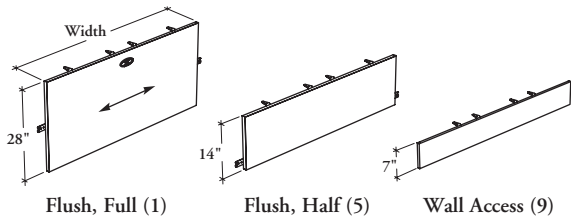

### Bridge Modesty Panel

This modesty panel can be used only under the Rectangular Bridge (B\_RBL and B\_RB).

**WHAT'S INCLUDED**

1 modesty panel (as specified), 1 grommet (full-height only), 2 linking plates, and hardware.

**NOTES**

Dimensions are nominal. Specify the width according to the width of the bridge worksurface under which the modesty panel is installed.

**PRODUCT OPTIONS**

Modesty Panel Style	Width	Modesty Panel Finish
1 Flush, Full 5 Flush, Half 9 Wall Access	30, 36, 42, 48, 54, 60	Source Laminate

424

**SAMPLE ORDER CODE**

<b>BAMLB 1</b>	<b>48</b>	<b>LE</b>
----------------	-----------	-----------

**DIMENSIONS  
INCHES / MM**

W
30 / 762
36 / 914
42 / 1067
48 / 1219
54 / 1372
60 / 1524

**PRICING**

**FLUSH, HALF MODESTY PANEL (5)  
WALL ACCESS MODESTY PANEL (9)**