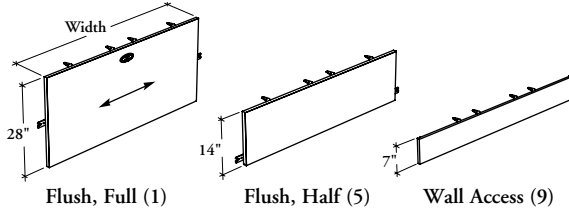

### Bridge Modesty Panel

This modesty panel can be used only under the Rectangular Bridge (B\_RBL and B\_RB).

**WHAT'S INCLUDED**

1 modesty panel (as specified), 1 grommet (full-height only), 2 linking plates, and hardware.

**NOTES**

Dimensions are nominal. Specify the width according to the width of the bridge worksurface under which the modesty panel is installed.

**PRODUCT OPTIONS**

Modesty Panel Style	Width	Modesty Panel Finish
1 Flush, Full 5 Flush, Half 9 Wall Access	30, 36, 42, 48, 54, 60	Source Laminate

**SAMPLE ORDER CODE**

<b>BAMLB 1</b>	<b>48</b>	<b>LE</b>
----------------	-----------	-----------

**DIMENSIONS  
INCHES / MM**

W
30 / 762
36 / 914
42 / 1067
48 / 1219
54 / 1372
60 / 1524

**PRICING**

FLUSH, HALF MODESTY PANEL (5) WALL ACCESS MODESTY PANEL (9)	
	Source Laminate
	78
	89
	99
	118
	129
	142