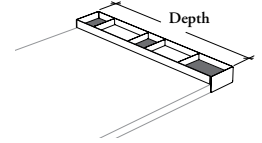

	Depth		
	17" or 21"	23" to 40"	41" or 46"
Sliding Tray	1	2	3

WHAT'S EXCLUDED

Worksurfaces.

NOTES

The depth to specified depends on worksurface selected. For details refer to the Application Guide.

Can be used on Run-Off Worksurfaces, Height-Adjustable Run-Off, Height-Adjustable L-Shape Worksurfaces and Height-Adjustable Desk for U-Shape Workstations.

PRODUCT OPTIONS

Depth	Organizer Finish	Sliding Tray Finish	Liner Finish
17, 21, 23, 24, 27, 29, 30, 35, 36, 40, 41, 46	Foundation Accent Mica	Foundation Accent Mica	Loft

SAMPLE ORDER CODE

BALWO 24	7	7	RB11
-----------------	----------	----------	-------------

**DIMENSIONS
INCHES / MM**

D
17 / 432
21 / 533
23 / 584
24 / 610
27 / 686
29 / 737
30 / 762
35 / 889
36 / 914
40 / 1046
41 / 1041
46 / 1168

PRICING

184
200
256
256
262
268
268
281
281
343
343
355