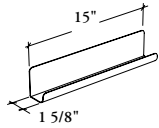

mounted storage & accessories

Xpress

BACT **Tray for Markeboard**

This Markerboard Tray is installed on markerboard to provide storage for markers and eraser.

WHAT'S INCLUDED

1 tray markerboard and Velcro® attachments.

WHAT'S EXCLUDED

Markerboard, Marker, and Eraser.

NOTES

Can be installed on a Glass Markerboard.

Can also be used freestanding on a worksurface with Velcro® bands.

PRODUCT OPTIONS

Finish

Foundation

Mica

Accent

SAMPLE ORDER CODE

BACT 52

PRICING

70