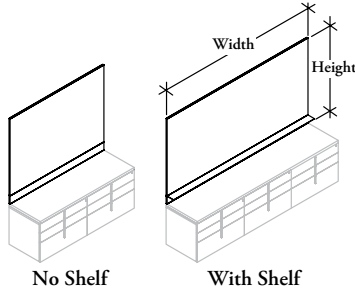

wall panels

Z J W S

Segmented Wall Panel – Above Credenza

WHAT'S INCLUDED

1 segmented wall panel, 1 shelf (if specified).

NOTES

Heights 42-3/8" (42) and 56-1/2" (56) are only available in Widths 15" - 48".

Lower panel is always Natural Veneer.

Horizontal grain direction Veneer Group 4 only.

Flintwood available in Open Pore finish only.

PRODUCT OPTIONS

Shelf	Grain Direction	Height	Width	Upper Finish	Lower Finish	Shelf Finish
N No Shelf	H Horizontal	12 12-5/8"	15, 18, 30, 36, 42, 48, 54, 60, 66, 72, 78, 84, 90, 96, 102, 108	Panel Fabrics	Flintwood	A5 Clear Glass
S With Shelf	V Vertical	26 26-3/4"		Natural Veneer	Natural Veneer	MV White Solid Surface
		40 40-7/8"		K7 Very White Backpainted Glass	CWS Custom Wood Stain	
		42 42-3/8"		K1 Storm White Backpainted Glass		
		56 56-1/2"		J6 Gris Backpainted Glass		
			K8 Graphic Steel Backpainted Glass			