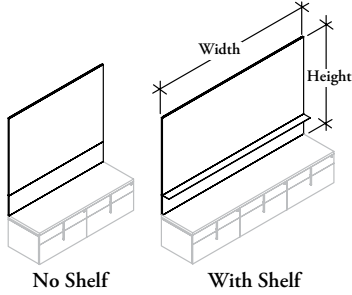

wall panels

Z J W L

Segmented Wall Panel – Above Low Credenza

WHAT'S INCLUDED

1 segmented wall panel, 1 shelf (if specified).

NOTES

Heights 48-3/4" (48), 50-1/4" (50) and 64-3/8" (64) are only available in Widths 15" - 48".

Lower panel is always Natural Veneer.

Horizontal grain direction Veneer Group 4 only.

Flintwood available in Open Pore finish only.

PRODUCT OPTIONS

Shelf	Grain Direction	Height	Width	Upper Finish	Lower Finish	Shelf Finish
N No Shelf	H Horizontal	20 20-1/2"	15, 18, 30, 36, 42, 48, 54, 60, 66, 72, 78, 84, 90, 96, 102, 108	Panel Fabrics	Flintwood	A5 Clear Glass
S With Shelf	V Vertical	34 34-5/8"		Natural Veneer	Veneer	MV White Solid Surface
		48 48-3/4"		K7 Very White Backpainted Glass	CWS Custom Wood Stain	
		50 50-1/4"		K1 Storm White Backpainted Glass		
		64 64-3/8"		J6 Gris Backpainted Glass		
			K8 Graphic Steel Backpainted Glass			