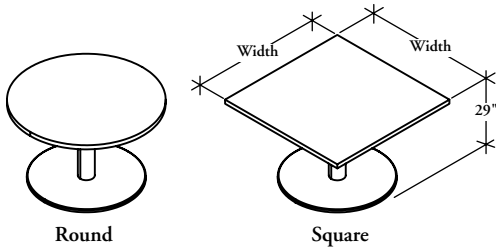

Z J T R Small Table with Round Base

WHAT'S INCLUDED
1 table with round metal base.

NOTES
Flintwood available in Open Pore finish only.

PRODUCT OPTIONS

Style	Width (6" increments)	Finish	Base Finish	Grommet	Grommet Finish
R Round	42 - 54	Flintwood	A Satin Nickel	N No Grommet	E Ebony
S Square		Natural Veneer CWS Custom Wood Stain	E Ebony 7 Platinum V Very White X Anthracite 2 Burnished Bronze S Sepia Bronze M Graphite F Titanium Grey 1 Gilded Ash	F Round Grommet Centered	I Satin Nickel Coordinate

474

SAMPLE ORDER CODE

ZJTR S	54	DV	A	F	I
--------	----	----	---	---	---

DIMENSIONS INCHES / MM

W
42 / 42
48 / 48
54 / 54

PRICING

ROUND (R)

VENEER