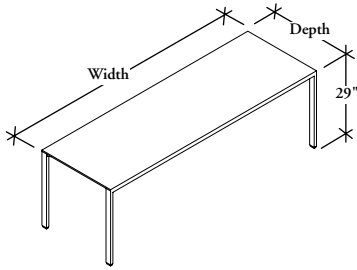

ZJT NK

Table Desk, Knockdown Frame without Modesty

WHAT'S INCLUDED

1 desk, worksurface grommet (if specified).

NOTES

Round Grommet is only available in Satin Nickel Coordinate (I) and Ebony (E).

Flintwood and Veneer available in Open Pore finish only.

Laminate worksurface along with Foundation and Mica paint frame finish is only available for the Knockdown Frame (ZJT PK and ZJT NK).

PRODUCT OPTIONS

Depth	Width (6" increments)	Finish	Frame Finish	Grommet Style	Grommet Finish
30, 36, 42	60 - 96	Flintwood Veneer CWS Custom Wood Stain RV Very White LW Storm White 2T Crisp Grey 2U Sand 2V Earth	Foundation Paint Mica Paint	N No Grommet A Rectangular Grommet Left B Rectangular Grommet Right C Rectangular Grommet Centered D Round Grommet Left E Round Grommet Right F Round Grommet Centered	Foundation Mica E Ebony

164

SAMPLE ORDER CODE

ZJT NK 36	90	DU	V	B	V
-----------	----	----	---	---	---

DIMENSIONS INCHES / MM

D	W
30 / 762	60 / 1524
30 / 762	66 / 1676
30 / 762	72 / 1829
30 / 762	78 / 1981
30 / 762	84 / 2134
30 / 762	90 / 2286
30 / 762	96 / 2438
36 / 914	60 / 1524
36 / 914	66 / 1676
36 / 914	72 / 1829
36 / 914	78 / 1981
36 / 914	84 / 2134
36 / 914	90 / 2286
36 / 914	96 / 2438

DIMENSIONS INCHES / MM

D	W
42 / 1067	60 / 1524
42 / 1067	66 / 1676
42 / 1067	72 / 1829
42 / 1067	78 / 1981
42 / 1067	84 / 2134
42 / 1067	90 / 2286
42 / 1067	96 / 2438

PRICING

Laminate	Flintwood	Veneer
4304	4735	4807
4341	4773	4850
4350	4807	4878
4359	4864	4946
4528	4955	5041
4601	4998	5084
4637	5041	5127