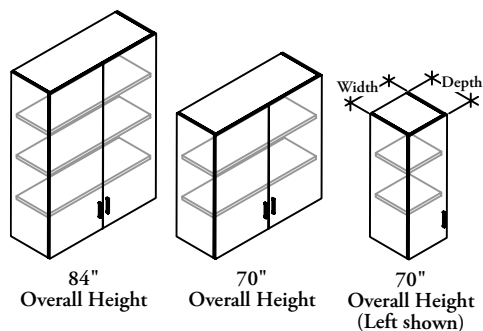

stacking storage

Z J S D

Stack On Storage – Hinged Doors

WHAT'S INCLUDED

1 soft close hinged door(s), adjustable shelves (as specified).

NOTES

Door Orientation only required for widths 15" and 18".

Overall Height 70" cabinet has two adjustable shelves.

Overall Height 84" cabinet has three adjustable shelves.

Widths 15" - 18" have one door.

Widths 30" - 42 have two doors.

Horizontal grain direction Veneer Group 4 only.

Flintwood available in Open Pore finish only.

PRODUCT OPTIONS

Overall Height	Surface Height	Grain Direction	Depth	Width
70, 84	27 27-1/2" 29 29"	H Horizontal V Vertical	12 12" 15 15-1/2"	15, 18, 30, 36, 42

SAMPLE ORDER CODE

ZJSD 84	27	V	12	30

PRODUCT OPTIONS (CONTINUED)

Orientation	Veneer Finish	Pull Style	Pull Finish	Lock	Lock Finish
L Left R Right	Flintwood Veneer CWS Custom Wood Stain	X Dossier Pull R Rectangular	A Satin Nickel E Ebony 7 Platinum V Very White X Anthracite 2 Burnished Bronze S Sepia Bronze M Graphite F Titanium Grey 1 Gilded Ash	N No Lock L Lock	E Ebony C Polished Chrome

SAMPLE ORDER CODE (CONTINUED)

	DV	X	A	L	C

See pricing on following page.