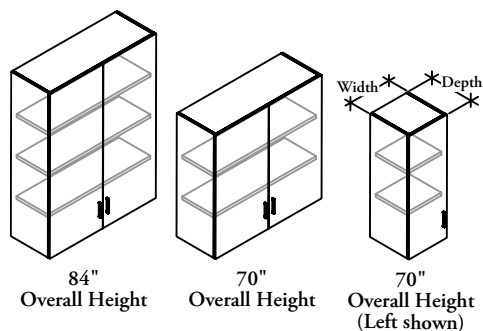

stacking storage

Z J S D

Stack On Storage – Hinged Doors

WHAT'S INCLUDED

1 soft close hinged door(s), adjustable shelves (as specified).

NOTES

Door Orientation only required for widths 15" and 18".

Overall Height 70" cabinet has two adjustable shelves.

Overall Height 84" cabinet has three adjustable shelves.

Widths 15" - 18" have one door.

Widths 30" - 42" have two doors.

Horizontal grain direction Veneer Group 4 only.

Flintwood available in Open Pore finish only.

PRODUCT OPTIONS

Overall Height	Surface Height	Grain Direction	Depth	Width
70, 84	27 27-1/2" 29 29"	H Horizontal V Vertical	12 12" 15 15-1/2"	15, 18, 30, 36, 42

SAMPLE ORDER CODE

ZJSD 84	27	V	12	30
---------	----	---	----	----