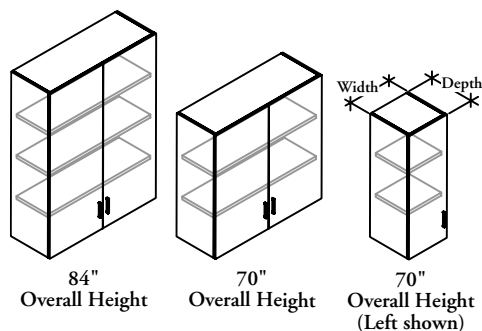

ZJSD

Stack On Storage – Hinged Doors

402

WHAT'S INCLUDED

1 soft close hinged door(s), adjustable shelves (as specified).

NOTES

Door Orientation only required for widths 15" and 18".

Overall Height 70" cabinet has two adjustable shelves.

Overall Height 84" cabinet has three adjustable shelves.

Widths 15" - 18" have one door.

Widths 30" - 42 have two doors.

Horizontal grain direction Veneer Group 4 only.

Flintwood available in Open Pore finish only.

PRODUCT OPTIONS

Overall Height	Surface Height	Grain Direction	Depth	Width
70, 84	27 27-1/2" 29 29"	H Horizontal V Vertical	12 12" 15 15-1/2"	15, 18, 30, 36, 42

SAMPLE ORDER CODE

ZJSD 84	27	V	12	30
---------	----	---	----	----