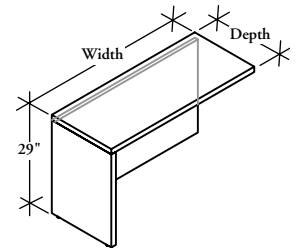

## WHAT'S INCLUDED

1 desk return with modesty panel (as specified), worksurface grommet (if specified).

## PRODUCT OPTIONS

Modesty Panel Position	Grain Direction	Depth	Width (6" increments)	Orientation	Finish	Grommet Style	Grommet Finish
F Flush	H Horizontal	20, 24	42 - 60	L Left (Shown)	Flintwood	N No Grommet	A Satin Nickel
	V Vertical			R Right	Natural Veneer	C Rectangular Grommet Centered	E Ebony
					CWS Custom Wood Stain	F Round Grommet Centered	7 Platinum
							V Very White
							I Satin Nickel Coordinate
							X Anthracite
							2 Burnished Bronze
							S Sepia Bronze
							M Graphite
							F Titanium Grey
							1 Gilded Ash

## DIMENSIONS

INCHES / MM

DIMENSIONS		PRICING			
D	W	FLINTWOOD		VENEER	
		Vertical Grain	Horizontal Grain	Vertical Grain	Horizontal Grain
20 / 508	42 / 1067	1488	1601	1672	1800
20 / 508	48 / 1219	1564	1683	1757	1892
20 / 508	54 / 1372	1642	1764	1843	1980
20 / 508	60 / 1524	1715	1843	1929	2071
24 / 610	42 / 1067	1569	1686	1764	1895
24 / 610	48 / 1219	1650	1773	1854	1993
24 / 610	54 / 1372	1733	1861	1946	2090
24 / 610	60 / 1524	1848	1980	2077	2226