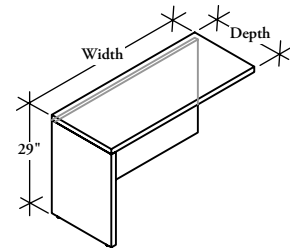

WHAT'S INCLUDED

1 desk return with modesty panel (as specified), worksurface grommet (if specified).

NOTES

Round Grommet is only available in Satin Nickel Coordinate and Ebony.

Horizontal grain direction Veneer Group 4 only.

Flintwood available in Open Pore finish only.

Z J R F
Desk Return Shell with Full Modesty

PRODUCT OPTIONS

Modesty Panel Position	Grain Direction	Depth	Width (6" increments)	Orientation	Finish	Grommet Style	Grommet Finish
F Flush	H Horizontal	20, 24	42 - 60	L Left (Shown)	Flintwood	N No Grommet	A Satin Nickel
	V Vertical			R Right	Natural Veneer CWS Custom Wood Stain	C Rectangular Grommet Centered F Round Grommet Centered	E Ebony 7 Platinum V Very White I Satin Nickel Coordinate X Anthracite 2 Burnished Bronze S Sepia Bronze M Graphite F Titanium Grey 1 Gilded Ash

SAMPLE ORDER CODE

ZJRF F	H	20	60	R	DV	F	E
---------------	----------	-----------	-----------	----------	-----------	----------	----------

DIMENSIONS

INCHES / MM

D	W
20 / 508	42 / 1067
20 / 508	48 / 1219
20 / 508	54 / 1372
20 / 508	60 / 1524
24 / 610	42 / 1067
24 / 610	48 / 1219
24 / 610	54 / 1372
24 / 610	60 / 1524