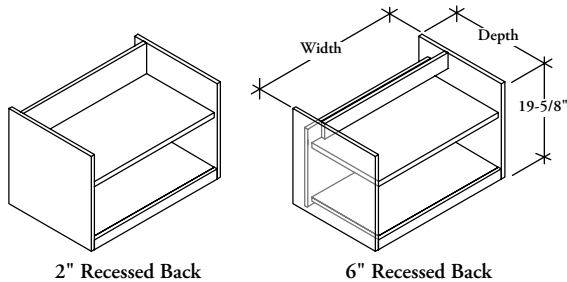

ZJQC

Open Cabinet – Low for use with Credenza Top

WHAT'S INCLUDED

1 open cabinet, 1 height-adjustable shelf.

NOTES

Recessed back is unfinished and inset 2" for wire management or 6" with interior access panel.

6" Recessed Back is only available on widths 30", 36" and 42".

Case height without top is 19-5/8", case height with top is 21-1/8".

Flintwood available in Open Pore finish only.

PRODUCT OPTIONS

Recessed Back Style	Grain Direction	Depth	Width	Veneer Finish	Back Panel Wire Management
2 2" Recessed Back	H Horizontal	20, 24	15, 18, 30, 36, 42	Flintwood	N None
6 6" Recessed Back	V Vertical			Veneer CWS Custom Wood Stain	L Left R Right B Left & Right

SAMPLE ORDER CODE

ZJQC 2	V	24	42	DV	N
--------	---	----	----	----	---

DIMENSIONS INCHES / MM

D	W
20 / 508	15 / 381
20 / 508	18 / 457
20 / 508	30 / 762
20 / 508	36 / 914
20 / 508	42 / 1067
24 / 610	15 / 381
24 / 610	18 / 457
24 / 610	30 / 762
24 / 610	36 / 914
24 / 610	42 / 1067