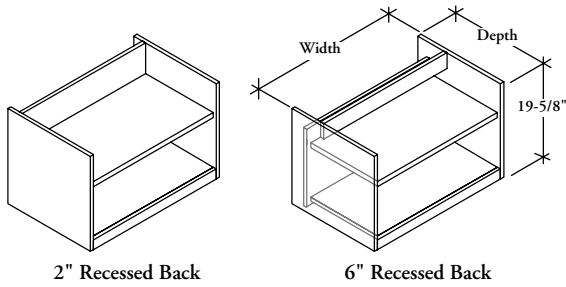

ZJQC

Open Cabinet – Low for use with Credenza Top

WHAT'S INCLUDED

1 open cabinet, 1 height-adjustable shelf.

NOTES

Recessed back is unfinished and inset 2" for wire management or 6" with interior access panel.

6" Recessed Back is only available on widths 30", 36" and 42".

Case height without top is 19-5/8", case height with top is 21-1/8".

Flintwood available in Open Pore finish only.

PRODUCT OPTIONS

Recessed Back Style	Grain Direction	Depth	Width	Veneer Finish	Back Panel Wire Management
2 2" Recessed Back	H Horizontal	20, 24	15, 18, 30, 36, 42	Flintwood	N None
6 6" Recessed Back	V Vertical			Veneer	L Left
				CWS Custom Wood Stain	R Right
					B Left & Right

SAMPLE ORDER CODE

ZJQC 2	V	24	42	DV	N
--------	---	----	----	----	---

DIMENSIONS INCHES / MM

D	W
20 / 508	15 / 381
20 / 508	18 / 457
20 / 508	30 / 762
20 / 508	36 / 914
20 / 508	42 / 1067
24 / 610	15 / 381
24 / 610	18 / 457
24 / 610	30 / 762
24 / 610	36 / 914
24 / 610	42 / 1067