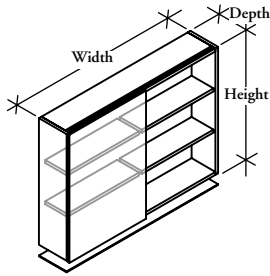

wall mount storage

ZJMS

Wall Mount Storage – Single Sliding Door

Three-High with Cubby

WHAT'S INCLUDED

1 storage cabinet with a single sliding door, fixed and adjustable shelves (as specified), cubby (if specified), valance with light (if specified)

WHAT'S EXCLUDED

Hardware and reinforcement materials for wall mounting.

NOTES

Three-High (T) is available in widths 60", 72" and 84" for depth 12" only.

One-High (S) configuration is **not** available with 12" depth.

Three-High (T) configuration is **not** available with 18" depth.

Cubby option is only available with 15-1/2" depth.

One-High configuration has a single fixed shelf.

Two-High configuration has one fixed and one removable shelf.

DIMENSIONS INCHES / MM

PRICING

		THREE HIGH (T)							
		VENEER DOORS				GLASS DOORS			
		VENEER		FLINTWOOD		VENEER		FLINTWOOD	
D	W	Vertical Grain	Horizontal Grain	Vertical Grain	Horizontal Grain	Vertical Grain	Horizontal Grain	Vertical Grain	Horizontal Grain
12 / 305	60 / 1524	6070	6468	5827	6210	7615	8010	7371	7750
12 / 305	72 / 1829	6456	6879	6198	6605	8212	8624	7955	8350
12 / 305	84 / 2134	6996	7445	6715	7147	8968	9394	8687	9097
15.5 / 394	54 / 1372	5968	6361	5730	6106	7413	7800	7174	7545
15.5 / 394	60 / 1524	6162	6565	5915	6304	7711	8107	7464	7844
15.5 / 394	66 / 1676	6354	6771	6100	6499	8011	8415	7756	8142
15.5 / 394	72 / 1829	6546	6977	6284	6697	8309	8722	8048	8442
15.5 / 394	78 / 1981	6894	7336	6618	7043	8764	9183	8489	8889
15.5 / 394	84 / 2134	7085	7542	6803	7239	9065	9491	8780	9190