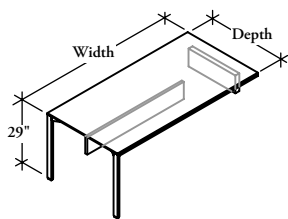

Z J M R

Run-Off with Metal Frame, Partial Centered Modesty & Overlap Low Credenza Connection

WHAT'S INCLUDED

1 run-off with metal frame, worksurface grommet (if specified), connection hardware.

NOTES

Grommet Styles A and D are **not** available with Right Orientation.

PRODUCT OPTIONS

Credenza Type	Depth	Width (6" increments)	Orientation
1 20" deep, low without top 19-5/8"	36, 42	60 - 96	L Left (Shown) R Right
2 20" deep, low with top 21-1/8"			
3 24" deep, low without top 19-5/8"			
4 24" deep, low with top 21-1/8"			

**DIMENSIONS
INCHES / MM**

PRICING

DIMENSIONS		FLINTWOOD		VENEER		SOLID SURFACE		BACKPAINTED GLASS	
D	W	Painted Frame	Satin Nickel Frame	Painted Frame	Satin Nickel Frame	Painted Frame	Satin Nickel Frame	Painted Frame	Satin Nickel Frame
36 / 914	60 / 1524	7946	11010	8063	11129	11504	14568	11813	14877
36 / 914	66 / 1676	8205	11327	8337	11456	11710	14831	12302	15422
36 / 914	72 / 1829	8461	11661	8606	11805	11912	15114	12789	15988
36 / 914	78 / 1981	9111	12473	9265	12627	13533	16894	13671	17031
36 / 914	84 / 2134	9424	12844	9591	13008	13790	17209	14212	17633
36 / 914	90 / 2286	9888	13385	10065	13563	14201	17699	14907	18405
36 / 914	96 / 2438	10143	13700	10332	13889	14405	17961	15392	18950
42 / 1067	60 / 1524	8125	11191	8258	11327	11590	14657	12359	15425
42 / 1067	66 / 1676	8456	11581	8604	11729	11858	14983	12954	16076
42 / 1067	72 / 1829	8720	11927	8880	12088	12061	15267	13483	16690
42 / 1067	78 / 1981	9381	12748	9555	12921	14702	18067	14408	17775
42 / 1067	84 / 2134	9700	13127	9889	13314	14958	18386	14995	18422
42 / 1067	90 / 2286	10173	13679	10375	13881	15369	18876	15733	19240
42 / 1067	96 / 2438	10441	14001	10655	14215	15573	19133	16264	19827

If Rectangular Gommel, Painted is specified, add 219

If Rectangular Gommel, Satin Nickel (A) is specified, add 271

If Round Gommel, Ebony (E) is specified, add 160

If Round Gommel, Satin Nickel Coordinate (I) is specified, add 232