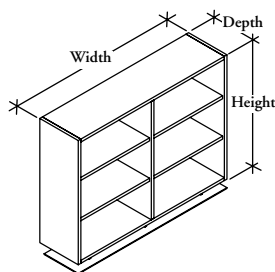

wall mount storage

ZJMO

Wall Mount Storage – Open

Three-High with Cubby

WHAT'S INCLUDED

1 open storage cabinet, fixed shelves (as specified), cubby (if specified), valance with light (if specified)

WHAT'S EXCLUDED

Hardware and reinforcement materials for wall mounting.

NOTES

If depth 18-1/2" is selected, only One-High (S) and Two-High (D) configurations are available with widths 30" - 108".

12" depth is only available in width 15" - 42".

Three-High (T) configuration with 15-1/2" depth is only available in 15" - 84".

Three-High (T) configuration is **not** available with 18" depth.

Cubby option is only available with 15-1/2" depth.

One-High configuration has a single fixed shelf.

Two-High configuration has two fixed shelves.

Three-High configuration has three fixed shelves.

If widths 15" - 42" have one opening.

If widths 48" - 78" have two openings.

If widths 84" - 108" have three openings.