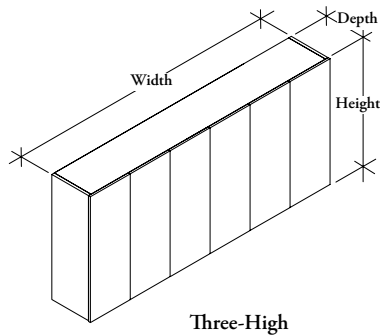

wall mount storage

Z J M H

Wall Mount Storage – Hinged Doors

WHAT'S INCLUDED

1 storage cabinet, soft close hinged door(s), adjustable shelves (as specified), cubby (if specified), valance with light (if specified).

WHAT'S EXCLUDED

Hardware and reinforcement materials for wall mounting.

NOTES

Cubby option is only available with 15-1/2" depth.
12" Depth is only available in widths 15" - 42".
Three-High configuration with 15-1/2" depth is only available in widths 15" - 84".
Three-High configuration is **not** available with 18" depth.
Door Orientation only required for widths 15" and 18".
One-High configuration has a single fixed shelf.
Two-High configuration has one fixed and one adjustable shelf.
Three-High configuration has one fixed and two adjustable shelves.
Widths 15" - 18" have one door.
Widths 30" - 42" have two doors.
Widths 48" - 54" have three doors.
Widths 60" - 78" have four doors.
Widths 84" - 108" have six doors.
Cubby shelf is only available with depth 15" (15-1/2").
Valance options only available without Cubby (or when Cubby is **not** specified).
Horizontal grain direction Veneer Group 4 only.
Flintwood available in Open Pore finish only.

PRODUCT OPTIONS

Cubby Shelf	Configuration Height	Grain Direction	Depth	Width
N No Cubby	S One-High (15-1/8")	H Horizontal	12 12	15, 18, 30, 36, 42, 48, 54, 60, 66, 72, 78, 84, 90, 96, 102, 108
C Cubby	D Two-High (29-1/4")	V Vertical	15 15-1/2"	
V No Cubby with Valance	T Three-High (43-3/8") (Shown)		18 18-1/2"	

SAMPLE ORDER CODE

ZJMH N	D	V	12	78

PRODUCT OPTIONS (CONTINUED)

Orientation	Door and Case Finish	Lock	Lock Finish	Cubby Shelf Finish	Cubby Divider Finish
L Left	Flintwood	N No Lock	E Ebony	Flintwood	A Satin Nickel
R Right	Veneer	L Lock	C Polished Chrome	Veneer	E Ebony
	CWS Custom Wood Stain			CWS Custom Wood Stain	7 Platinum
				A5 Glass	V Very White
				MV White Solid Surface	X Anthracite
					2 Burnished Bronze
					S Sepia Bronze
					M Graphite
					F Titanium Grey
					1 Gilded Ash

SAMPLE ORDER CODE (CONTINUED)

	DV	L	C	

See pricing on following page.