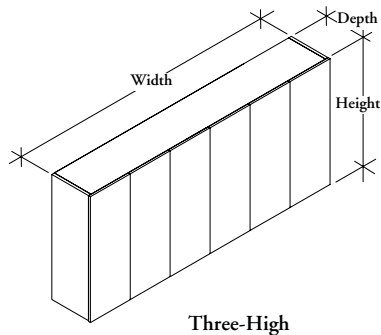

wall mount storage

ZJMH

Wall Mount Storage – Hinged Doors

WHAT'S INCLUDED

1 storage cabinet, soft close hinged door(s), adjustable shelves (as specified), cubby (if specified), valance with light (if specified).

WHAT'S EXCLUDED

Hardware and reinforcement materials for wall mounting.

NOTES

Cubby option is only available with 15-1/2" depth.
12" Depth is only available in widths 15" - 42".
Three-High configuration with 15-1/2" depth is only available in widths 15" - 84".
Three-High configuration is **not** available with 18" depth.
Door Orientation only required for widths 15" and 18".
One-High configuration has a single fixed shelf.
Two-High configuration has one fixed and one adjustable shelf.
Three-High configuration has one fixed and two adjustable shelves.
Widths 15" - 18" have one door.
Widths 30" - 42" have two doors.
Widths 48" - 54" have three doors.
Widths 60" - 78" have four doors.
Widths 84" - 108" have six doors.
Cubby shelf is only available with depth 15" (15-1/2").
Valance options only available without Cubby (or when Cubby is **not** specified).
Horizontal grain direction Veneer Group 4 only.
Flintwood available in Open Pore finish only.

PRODUCT OPTIONS

Cubby Shelf	Configuration Height	Grain Direction	Depth	Width
N No Cubby	S One-High (15-1/8")	H Horizontal	12 12	15, 18, 30, 36, 42, 48, 54, 60, 66, 72, 78, 84, 90, 96, 102, 108
C Cubby	D Two-High (29-1/4")	V Vertical	15 15-1/2"	
V No Cubby with Valance	T Three-High (43-3/8") (Shown)		18 18-1/2"	

SAMPLE ORDER CODE

ZJMH N	D	V	12	78

PRODUCT OPTIONS CONTINUED

Orientation	Door and Case Finish	Lock	Lock Finish	Cubby Shelf Finish	Cubby Divider Finish
L Left	Flintwood	N No Lock	E Ebony	Flintwood	A Satin Nickel
R Right	Veneer	L Lock	C Polished Chrome	Veneer	E Ebony
	CWS Custom Wood Stain			CWS Custom Wood Stain	7 Platinum
				A5 Glass	V Very White
				MV White Solid Surface	X Anthracite
					2 Burnished Bronze
					S Sepia Bronze
					M Graphite
					F Titanium Grey
					1 Gilded Ash

SAMPLE ORDER CODE CONTINUED

	DV	L	C	

See pricing on following page.