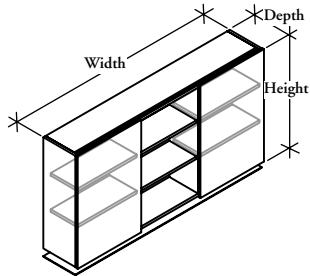

wall mount storage

Z J M D

Wall Mount Storage – Double Sliding Doors

Three-High with Cubby

WHAT'S INCLUDED

1 storage cabinet with two sliding doors, fixed shelves (as specified), cubby (if specified), valance with light (if specified)

WHAT'S EXCLUDED

Hardware and reinforcement materials for wall mounting.

NOTES

One-High (S) configuration has a single fixed shelf.

Two-High (D) configuration has two fixed shelves.

Three-High (T) configuration is only available in 84" width and 15-1/2" depth.

PRODUCT OPTIONS

Cubby Shelf	Configuration Height	Grain Direction	Depth	Width (6" increments)
N No Cubby	S One-High (15-1/8")	H Horizontal	15 15-1/2"	84 - 108
C Cubby	D Two-High (29-1/4")	V Vertical	18 18-1/2"	
V No Cubby with Valance	T Three-High (43-3/8") (Shown)			