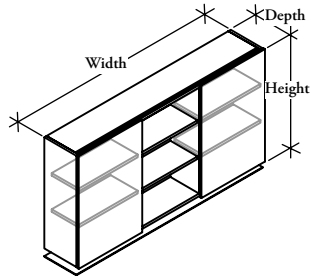

wall mount storage

Z J M D

Wall Mount Storage – Double Sliding Doors

Three-High with Cubby

WHAT'S INCLUDED

1 storage cabinet with two sliding doors, fixed shelves (as specified), cubby (if specified), valance with light (if specified)

WHAT'S EXCLUDED

Hardware and reinforcement materials for wall mounting.

NOTES

One-High (S) configuration has a single fixed shelf.

Two-High (D) configuration has two fixed shelves.

Three-High (T) configuration is only available in 84" width and 15-1/2" depth.

PRODUCT OPTIONS

Cubby Shelf	Configuration Height	Grain Direction	Depth	Width (6" increments)
N No Cubby	S One-High (15-1/8")	H Horizontal	15 15-1/2"	84 - 108
C Cubby	D Two-High (29-1/4")	V Vertical	18 18-1/2"	
V No Cubby with Valance	T Three-High (43-3/8") (Shown)			