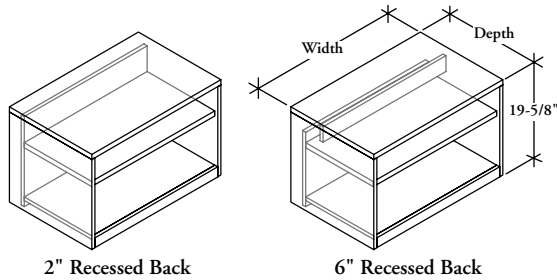

ZJKC

Open Cabinet – Low

WHAT'S INCLUDED

1 open cabinet, 1 height-adjustable shelf

NOTES

Recessed back is unfinished and inset 2" for wire management or 6" with interior access panel.

6" Recessed Back is only available on widths 30", 36" and 42".

Case height is 19-5/8" and has a finished top.

Horizontal grain direction Veneer Group 4 only.

Flintwood available in Open Pore finish only.

PRODUCT OPTIONS

Recessed Back Style	Grain Direction	Depth	Width	Veneer Finish
2 2" Recessed Back	H Horizontal	20, 24	15, 18, 30, 36, 42	Flintwood
6 6" Recessed Back	V Vertical			Natural Veneer CWS Custom Wood Stain