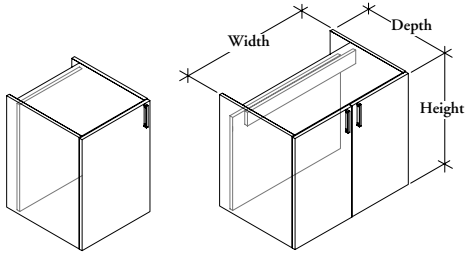

ZJJD

Cabinet with Doors – High, for use with Credenza Top

2" Recessed Back – 27-1/2" high (with top) (Left Shown)

6" Recessed Back – 27-1/2" high (with top)

WHAT'S INCLUDED

1 cabinet, soft close hinged door(s), 1 height-adjustable shelf, spacers (as specified), lock and keys (if specified).

NOTES

Recessed back is unfinished and inset 2" for wire management or 6" with interior access panel.

6" Recessed Back is only available on widths 30", 36" and 42".

Orientation only required for widths 15" and 18".

DIMENSIONS

INCHES / MM

Top "H"	D	W
27.5 / 699	20 / 508	15 / 381
27.5 / 699	20 / 508	18 / 457
27.5 / 699	20 / 508	30 / 762
27.5 / 699	20 / 508	36 / 914
27.5 / 699	20 / 508	42 / 1067
27.5 / 699	24 / 610	15 / 381
27.5 / 699	24 / 610	18 / 457
27.5 / 699	24 / 610	30 / 762
27.5 / 699	24 / 610	36 / 914
27.5 / 699	24 / 610	42 / 1067
29 / 737	20 / 508	15 / 381
29 / 737	20 / 508	18 / 457
29 / 737	20 / 508	30 / 762
29 / 737	20 / 508	36 / 914
29 / 737	20 / 508	42 / 1067
29 / 737	24 / 610	15 / 381
29 / 737	24 / 610	18 / 457
29 / 737	24 / 610	30 / 762
29 / 737	24 / 610	36 / 914
29 / 737	24 / 610	42 / 1067
27.5 / 699	20 / 508	30 / 762
27.5 / 699	20 / 508	36 / 914
27.5 / 699	20 / 508	42 / 1067
27.5 / 699	24 / 610	30 / 762
27.5 / 699	24 / 610	36 / 914
27.5 / 699	24 / 610	42 / 1067
29 / 737	20 / 508	30 / 762
29 / 737	20 / 508	36 / 914
29 / 737	20 / 508	42 / 1067
29 / 737	24 / 610	30 / 762
29 / 737	24 / 610	36 / 914
29 / 737	24 / 610	42 / 1067