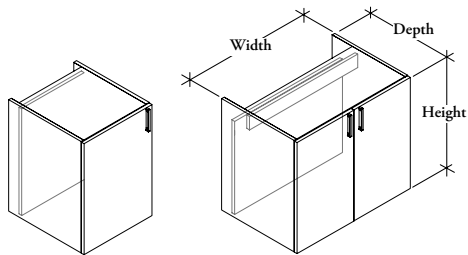

ZJJD

Cabinet with Doors – High, for use with Credenza Top

2" Recessed Back –
27-1/2" high (with top)
(Left Shown)

6" Recessed Back –
27-1/2" high
(with top)

WHAT'S INCLUDED

1 cabinet, soft close hinged door(s), 1 height-adjustable shelf, spacers (as specified), lock and keys (if specified).

NOTES

Recessed back is unfinished and inset 2" for wire management or 6" with interior access panel.

6" Recessed Back is only available on widths 30", 36" and 42".

Orientation only required for widths 15" and 18".

SAMPLE ORDER CODE (CONTINUED)

DV	X	A	L	C	N
----	---	---	---	---	---

See pricing on following page.

Z J J D

Cabinet with Doors – High, for use with Credenza Top (Continued)

DIMENSIONS

INCHES / MM

Top "H"	D	W
27.5 / 699	20 / 508	15 / 381
27.5 / 699	20 / 508	18 / 457
27.5 / 699	20 / 508	30 / 762
27.5 / 699	20 / 508	36 / 914
27.5 / 699	20 / 508	42 / 1067
27.5 / 699	24 / 610	15 / 381
27.5 / 699	24 / 610	18 / 457
27.5 / 699	24 / 610	30 / 762
27.5 / 699	24 / 610	36 / 914
27.5 / 699	24 / 610	42 / 1067
29 / 737	20 / 508	15 / 381
29 / 737	20 / 508	18 / 457
29 / 737	20 / 508	30 / 762
29 / 737	20 / 508	36 / 914
29 / 737	20 / 508	42 / 1067
29 / 737	24 / 610	15 / 381
29 / 737	24 / 610	18 / 457
29 / 737	24 / 610	30 / 762
29 / 737	24 / 610	36 / 914
29 / 737	24 / 610	42 / 1067
27.5 / 699	20 / 508	30 / 762
27.5 / 699	20 / 508	36 / 914
27.5 / 699	20 / 508	42 / 1067
27.5 / 699	24 / 610	30 / 762
27.5 / 699	24 / 610	36 / 914
27.5 / 699	24 / 610	42 / 1067
29 / 737	20 / 508	30 / 762
29 / 737	20 / 508	36 / 914
29 / 737	20 / 508	42 / 1067
29 / 737	24 / 610	30 / 762
29 / 737	24 / 610	36 / 914
29 / 737	24 / 610	42 / 1067