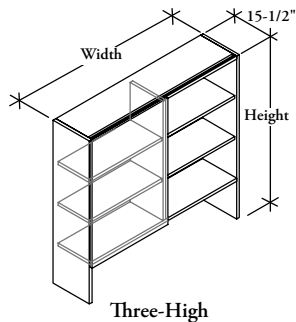

hutch storage

Z J H S

Hutch Storage – Single Sliding Door

WHAT'S INCLUDED

1 storage hutch with a single sliding door, fixed shelves (as specified), fabric panel (if specified), cubby (if specified), valance with light (if specified).

NOTES

Configuration Three-High (T) is only available with Overall Height of 84" and widths 60", 72" and 84".

One-High configuration has a single fixed shelf.

Two-High configuration has two fixed shelves.

Cubby Shelf Style	Height	Configuration Height	Grain Direction	Width (6" increments)
N No Cubby	1 70" Overall Height with 27-1/2" high surface	S One-High	H Horizontal	54 - 84
C Cubby	2 70" Overall Height with 29" high surface	D Two-High	V Vertical	
V No Cubby with Valance	3 84" Overall Height with 27-1/2" high surface	T Three-High		
	4 84" Overall Height with 29" high surface			

See pricing on following page.

Z J H S

Hutch Storage – Single Sliding Door (Continued)

DIMENSIONS
INCHES / MM

Overall "H"	W
70 / 1778	54 / 1372
70 / 1778	60 / 1524
70 / 1778	66 / 1676
70 / 1778	72 / 1829
70 / 1778	78 / 1981
70 / 1778	84 / 2134
84 / 2134	60 / 1524
84 / 2134	66 / 1676
84 / 2134	72 / 1829
84 / 2134	78 / 1981
84 / 2134	84 / 2134
70 / 1778	54 / 1372
70 / 1778	60 / 1524
70 / 1778	66 / 1676
70 / 1778	72 / 1829
70 / 1778	78 / 1981
70 / 1778	84 / 2134
84 / 2134	60 / 1524
84 / 2134	66 / 1676
84 / 2134	72 / 1829
84 / 2134	78 / 1981
84 / 2134	84 / 2134