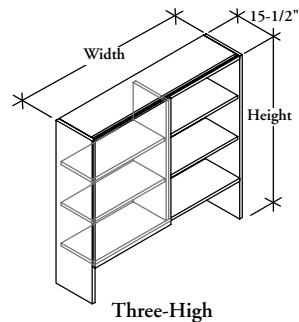

ZJHS

Hutch Storage – Single Sliding Door

Three-High

WHAT'S INCLUDED

1 storage hutch with a single sliding door, fixed shelves (as specified), fabric panel (if specified), cubby (if specified), valance with light (if specified).

NOTES

Configuration Three-High (T) is only available with Overall Height of 84" and widths 60", 72" and 84".

One-High configuration has a single fixed shelf.

Two-High configuration has two fixed shelves.

Cubby Shelf Style	Height	Configuration Height	Grain Direction	Width (6" increments)
N No Cubby	1 70" Overall Height with 27-1/2" high surface	S One-High	H Horizontal	54 - 84
C Cubby	2 70" Overall Height with 29" high surface	D Two-High	V Vertical	
V No Cubby with Valance	3 84" Overall Height with 27-1/2" high surface	T Three-High		
	4 84" Overall Height with 29" high surface			

See pricing on following page.

Hutch Storage – Single Sliding Door (Continued)

DIMENSIONS INCHES / MM

Overall "H"	W
70 / 1778	54 / 1372
70 / 1778	60 / 1524
70 / 1778	66 / 1676
70 / 1778	72 / 1829
70 / 1778	78 / 1981
70 / 1778	84 / 2134
84 / 2134	60 / 1524
84 / 2134	66 / 1676
84 / 2134	72 / 1829
84 / 2134	78 / 1981
84 / 2134	84 / 2134
70 / 1778	54 / 1372
70 / 1778	60 / 1524
70 / 1778	66 / 1676
70 / 1778	72 / 1829
70 / 1778	78 / 1981
70 / 1778	84 / 2134
84 / 2134	60 / 1524
84 / 2134	66 / 1676
84 / 2134	72 / 1829
84 / 2134	78 / 1981
84 / 2134	84 / 2134