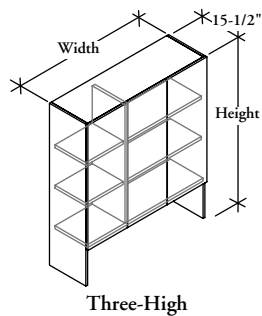

hutch storage

Z J H H

Hutch – Hinged Doors

Three-High

WHAT'S INCLUDED

1 storage cabinet, soft close hinged door(s), adjustable shelves (as specified), lock and keys (if specified), cubby (if specified), valance with light (if specified)

NOTES

Valance and Light are only available if no Cubby is specified.

Horizontal grain direction Veneer Group 4 only.

Flintwood available in Open Pore finish only.

416

PRODUCT OPTIONS

Cubby Shelf	Height	Configuration Height	Grain Direction	Width (6" increments)	Door Finish	
N No Cubby	1 70" Overall Height with 27-1/2" high surface	S One-High	H Horizontal	30 - 108	Flintwood Natural Veneer CWS Custom Wood Stain	
C Cubby	2 70" Overall Height with 29" high surface	D Two-High	V Vertical			
V No Cubby with Valance		3 84" Overall Height with 27-1/2" high surface	T Three-High			
		4 84" Overall Height with 29" high surface				

DIMENSIONS INCHES / MM

Overall "H"	Surface "H"	W
84 / 2134	27.5 / 699	30 / 762
84 / 2134	27.5 / 699	36 / 914
84 / 2134	27.5 / 699	42 / 1067
84 / 2134	27.5 / 699	48 / 1219
84 / 2134	27.5 / 699	54 / 1372
84 / 2134	27.5 / 699	60 / 1524
84 / 2134	27.5 / 699	66 / 1676
84 / 2134	27.5 / 699	72 / 1829
84 / 2134	27.5 / 699	78 / 1981
84 / 2134	27.5 / 699	84 / 2134
84 / 2134	27.5 / 699	90 / 2286
84 / 2134	27.5 / 699	96 / 2438
84 / 2134	27.5 / 699	102 / 2591
84 / 2134	27.5 / 699	108 / 2743
84 / 2134	29 / 737	30 / 762
84 / 2134	29 / 737	36 / 914
84 / 2134	29 / 737	42 / 1067
84 / 2134	29 / 737	48 / 1219
84 / 2134	29 / 737	54 / 1372
84 / 2134	29 / 737	60 / 1524
84 / 2134	29 / 737	66 / 1676
84 / 2134	29 / 737	72 / 1829
84 / 2134	29 / 737	78 / 1981
84 / 2134	29 / 737	84 / 2134
84 / 2134	29 / 737	90 / 2286
84 / 2134	29 / 737	96 / 2438
84 / 2134	29 / 737	102 / 2591
84 / 2134	29 / 737	108 / 2743