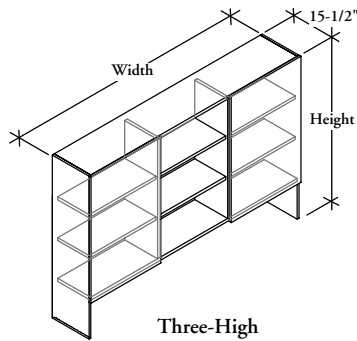

ZJHD Hutch – Double Sliding Doors

428

WHAT'S INCLUDED

1 storage hutch with two sliding doors, fixed shelves (as specified), fabric panel (if specified), cubby (if specified), valance with light (if specified).

NOTES

Configuration Three High (T) is only available with Overall Height 84" in width 84".

One-High configuration has a single fixed shelf.

Two-High configuration has two fixed shelves.

Three-High configuration has three fixed shelves.

Valance is only available if **no** Cubby is specified.

Horizontal grain direction Veneer Group 4 only.

Flintwood available in Open Pore finish only.

PRODUCT OPTIONS

Cubby Shelf	Height	Configuration Height	Grain Direction	Width (6" increments)
N No Cubby C Cubby V No Cubby with Valance	1 70" Overall Height with 27-1/2" high surface 2 70" Overall Height with 29" high surface 3 84" Overall Height with 27-1/2" high surface 4 84" Overall Height with 29" high surface	S One-High D Two-High T Three-High	H Horizontal V Vertical	84 - 108

Z J H D

Hutch – Double Sliding Doors (Continued)

DIMENSIONS INCHES / MM

Overall "H"	W
70 / 1778	84 / 2134
70 / 1778	90 / 2286
70 / 1778	96 / 2438
70 / 1778	102 / 2591
70 / 1778	108 / 2743
84 / 2134	84 / 2134
84 / 2134	90 / 2286
84 / 2134	96 / 2438
84 / 2134	102 / 2591
84 / 2134	108 / 2743