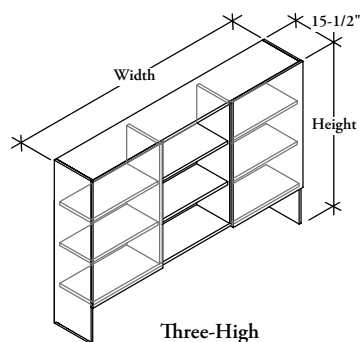

hutch storage

Z J H D

Hutch – Double Sliding Doors

WHAT'S INCLUDED

1 storage hutch with two sliding doors, fixed shelves (as specified), fabric panel (if specified), cubby (if specified), valance with light (if specified).

NOTES

Configuration Three High (T) is only available with Overall Height 84" in width 84".

One-High configuration has a single fixed shelf.

Two-High configuration has two fixed shelves.

Three-High configuration has three fixed shelves.

Valance is only available if **no** Cubby is specified.

Horizontal grain direction Veneer Group 4 only.

Flintwood available in Open Pore finish only.

PRODUCT OPTIONS

Cubby Shelf	Height	Configuration Height	Grain Direction	Width (6" increments)
N No Cubby	1 70" Overall Height with 27-1/2" high surface	S One-High	H Horizontal	84 - 108
C Cubby	2 70" Overall Height with 29" high surface	D Two-High	V Vertical	
V No Cubby with Valance	3 84" Overall Height with 27-1/2" high surface	T Three-High		
	4 84" Overall Height with 29" high surface			