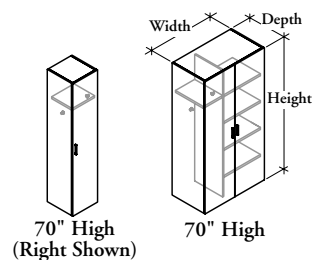

freestanding storage

Z J C W

Full-Height Wardrobe

WHAT'S INCLUDED

1 wardrobe cabinet, soft close hinged door(s) (as specified), fixed shelf and/or adjustable shelf(ves) (as specified), mirror (if specified), hooks, lock and keys (if specified).

NOTES

Widths 15" and 18" have one door and one fixed shelf.

Widths 30", 36" and 42" have two doors and four adjustable shelves.

Door Orientation only required for widths 15" and 18".

Mirror is installed on interior of either handed door (L, R) in single door scenario.

SAMPLE ORDER CODE CONTINUED

N	DV	X	L	L	C
----------	-----------	----------	----------	----------	----------

See pricing on following page.

Full-Height Wardrobe (Continued)

DIMENSIONS
INCHES / MM

H	D	W
70 / 1778	15.5 / 394	15 / 381
70 / 1778	15.5 / 394	18 / 457
70 / 1778	15.5 / 394	30 / 762
70 / 1778	15.5 / 394	36 / 914
70 / 1778	15.5 / 394	42 / 1067
70 / 1778	20 / 508	15 / 381
70 / 1778	20 / 508	18 / 457
70 / 1778	20 / 508	30 / 762
70 / 1778	20 / 508	36 / 914
70 / 1778	20 / 508	42 / 1067
70 / 1778	24 / 610	15 / 381
70 / 1778	24 / 610	18 / 457
70 / 1778	24 / 610	30 / 762
70 / 1778	24 / 610	36 / 914
70 / 1778	24 / 610	42 / 1067

DIMENSIONS
INCHES / MM

H	D	W
84 / 2134	15.5 / 394	15 / 381
84 / 2134	15.5 / 394	18 / 457
84 / 2134	15.5 / 394	30 / 762
84 / 2134	15.5 / 394	36 / 914
84 / 2134	15.5 / 394	42 / 1067
84 / 2134	20 / 508	15 / 381
84 / 2134	20 / 508	18 / 457
84 / 2134	20 / 508	30 / 762
84 / 2134	20 / 508	36 / 914
84 / 2134	20 / 508	42 / 1067
84 / 2134	24 / 610	15 / 381
84 / 2134	24 / 610	18 / 457
84 / 2134	24 / 610	30 / 762
84 / 2134	24 / 610	36 / 914
84 / 2134	24 / 610	42 / 1067