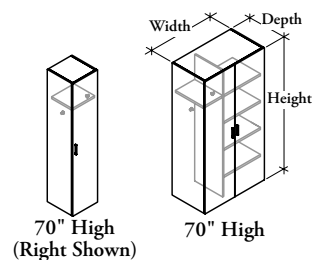

freestanding storage

Z J C W

Full-Height Wardrobe

WHAT'S INCLUDED

1 wardrobe cabinet, soft close hinged door(s) (as specified), fixed shelf and/or adjustable shelf(ves) (as specified), mirror (if specified), hooks, lock and keys (if specified).

NOTES

Widths 15" and 18" have one door and one fixed shelf.

Widths 30", 36" and 42" have two doors and four adjustable shelves.

Door Orientation only required for widths 15" and 18".

Mirror is installed on interior of either handed door (L, R) in single door scenario.

When mirror is specified on Full Height Wardrobe with Double Doors, it is installed on the right hand door.

Horizontal grain direction Veneer Group 4 only.

Flintwood available in Open Pore finish only.

PRODUCT OPTIONS

Grain Direction	Height	Depth	Width	Door Orientation
H Horizontal	70, 84	15 15-1/2"	15, 18, 30, 36, 42	L Left R Right
V Vertical				
	20 20"			
	24 24"			

SAMPLE ORDER CODE

ZJCW V	84	15	30	L

PRODUCT OPTIONS (CONTINUED)

Interior Mirror	Finish	Pull Style	Pull Finish	Lock	Lock Finish
M With Mirror	Flintwood	X Dossier Pull	A Satin Nickel	N No Lock	E Ebony
N Without Mirror	Natural Veneer	R Rectangular	E Ebony	L Lock	C Polished Chrome
	CWS Custom Wood Stain		7 Platinum		
			V Very White		
			X Anthracite		
			2 Burnished Bronze		
			S Sepia Bronze		
			M Graphite		
			F Titanium Grey		
			1 Gilded Ash		

SAMPLE ORDER CODE (CONTINUED)

N	DV	X	L	L	C

See pricing on following page.