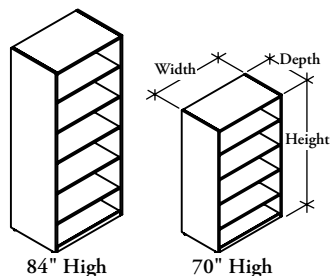

freestanding storage

Z J C B

Full-Height Bookcase

WHAT'S INCLUDED

1 bookcase with fixed shelves.

NOTES

70" high bookcase has four shelves.

84" high bookcase has five shelves.

Horizontal grain direction Veneer Group 4 only.

Flintwood available in Open Pore finish only.

PRODUCT OPTIONS

Grain Direction	Height	Depth	Width	Finish
H Horizontal	70, 84	12 12"	15, 18, 30, 36, 42	Flintwood
V Vertical		15 15-1/2"		Natural Veneer
	20 20"	CWS Custom Wood Stain		
	24 24"			

SAMPLE ORDER CODE

ZJCB V	70	20	30	DV
--------	----	----	----	----

DIMENSIONS INCHES / MM

H	D	W
70 / 1778	12 / 305	15 / 381
70 / 1778	12 / 305	18 / 457
70 / 1778	12 / 305	30 / 762
70 / 1778	12 / 305	36 / 914
70 / 1778	12 / 305	42 / 1067
70 / 1778	15.5 / 394	15 / 381
70 / 1778	15.5 / 394	18 / 457
70 / 1778	15.5 / 394	30 / 762
70 / 1778	15.5 / 394	36 / 914
70 / 1778	15.5 / 394	42 / 1067
70 / 1778	20 / 508	15 / 381
70 / 1778	20 / 508	18 / 457
70 / 1778	20 / 508	30 / 762
70 / 1778	20 / 508	36 / 914
70 / 1778	20 / 508	42 / 1067
70 / 1778	24 / 610	15 / 381
70 / 1778	24 / 610	18 / 457
70 / 1778	24 / 610	30 / 762
70 / 1778	24 / 610	36 / 914
70 / 1778	24 / 610	42 / 1067

Pricing and upcharges continued on the following page.

Z J C B
Full-Height Bookcase (Continued)

DIMENSIONS
INCHES / MM

H	D	W
84 / 84	12 / 12	15 / 381
84 / 84	12 / 12	18 / 457
84 / 84	12 / 12	30 / 762
84 / 84	12 / 12	36 / 914
84 / 84	12 / 12	42 / 1067
84 / 84	15.5 / 394	15 / 381
84 / 84	15.5 / 394	18 / 457
84 / 84	15.5 / 394	30 / 762
84 / 84	15.5 / 394	36 / 914
84 / 84	15.5 / 394	42 / 1067
84 / 84	20 / 508	15 / 381
84 / 84	20 / 508	18 / 457
84 / 84	20 / 508	30 / 762
84 / 84	20 / 508	36 / 914
84 / 84	20 / 508	42 / 1067
84 / 84	24 / 610	15 / 381
84 / 84	24 / 610	18 / 457
84 / 84	24 / 610	30 / 762
84 / 84	24 / 610	36 / 914
84 / 84	24 / 610	42 / 1067