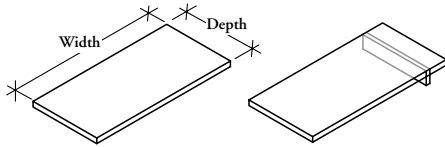

bridge returns

Z J B N

Bridge Return for Standard Desk with Flush & Overlap Credenza Connection

WHAT'S INCLUDED

1 bridge return, worksurface grommet (if specified), connection hardware.

NOTES

Round Grommet is only available in Satin Nickel Coordinate (I) and Ebony (E).

Flintwood available in Open Pore finish only.

PRODUCT OPTIONS

Depth	Width (6" increments)	Finish	Grommet Style	Grommet Finish	Credenza Connection
20, 24	42 - 78	Flintwood Natural Veneer CWS Custom Wood Stain	N No Grommet C Rectangular Grommet Centered F Round Grommet Centered	A Satin Nickel E Ebony 7 Platinum V Very White I Satin Nickel Coordinate X Anthracite 2 Burnished Bronze S Sepia Bronze M Graphite F Titanium Grey 1 Gilded Ash	F Flush L Overlap Low Storage with no Credenza Top T Overlap Low Storage with Credenza Top H Overlap High Credenza

194

SAMPLE ORDER CODE

ZJBN 20	60	DV	N		F
---------	----	----	---	--	---

DIMENSIONS INCHES / MM

D	W
20 / 508	42 / 1067
20 / 508	48 / 1219
20 / 508	54 / 1372
20 / 508	60 / 1524
20 / 508	66 / 1676
20 / 508	72 / 1829
20 / 508	78 / 1981
24 / 610	42 / 1067
24 / 610	48 / 1219
24 / 610	54 / 1372
24 / 610	60 / 1524
24 / 610	66 / 1676
24 / 610	72 / 1829
24 / 610	78 / 1981