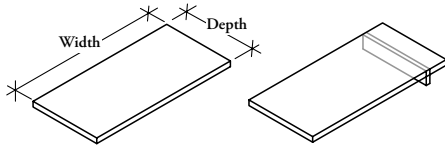

bridge returns

Z J B N

Bridge Return for Standard Desk with Flush & Overlap Credenza Connection

WHAT'S INCLUDED

1 bridge return, worksurface grommet (if specified), connection hardware.

NOTES

Round Grommet is only available in Satin Nickel Coordinate (I) and Ebony (E).

Flintwood available in Open Pore finish only.

PRODUCT OPTIONS

Depth	Width (6" increments)	Finish	Grommet Style	Grommet Finish	Credenza Connection
20, 24	42 - 78	Flintwood Natural Veneer CWS Custom Wood Stain	N No Grommet C Rectangular Grommet Centered F Round Grommet Centered	A Satin Nickel E Ebony 7 Platinum V Very White I Satin Nickel Coordinate X Anthracite 2 Burnished Bronze S Sepia Bronze M Graphite F Titanium Grey 1 Gilded Ash	F Flush L Overlap Low Storage with no Credenza Top T Overlap Low Storage with Credenza Top H Overlap High Credenza

SAMPLE ORDER CODE

ZJBN 20	60	DV	N		F
---------	----	----	---	--	---

DIMENSIONS INCHES / MM

D	W
20 / 508	42 / 1067
20 / 508	48 / 1219
20 / 508	54 / 1372
20 / 508	60 / 1524
20 / 508	66 / 1676
20 / 508	72 / 1829
20 / 508	78 / 1981
24 / 610	42 / 1067
24 / 610	48 / 1219
24 / 610	54 / 1372
24 / 610	60 / 1524
24 / 610	66 / 1676
24 / 610	72 / 1829
24 / 610	78 / 1981