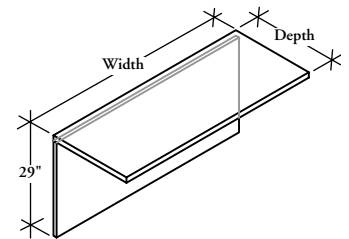

Z J B G

Bridge Return for Standard Desk with Full Back Panel & Overlap Credenza End Connection

WHAT'S INCLUDED

1 bridge return with full back panel, worksurface grommet (if specified), connection hardware.

NOTES

Round Grommet is only available in Satin Nickel Coordinate (I) and Ebony (E).

Horizontal grain direction Veneer Group 4 only.

Flintwood available in Open Pore finish only.

PRODUCT OPTIONS

Grain Direction	Depth	Width (6" increments)	Finish	Grommet Style	Grommet Finish
H Horizontal	20, 24	60 - 72	Flintwood Natural Veneer CWS Custom Wood Stain	N No Grommet	A Satin Nickel
V Vertical				C Rectangular Grommet Centered	E Ebony
				F Round Grommet Centered	7 Platinum
					V Very White
					I Satin Nickel Coordinate
					X Anthracite
					2 Burnished Bronze
					S Sepia Bronze
					M Graphite
					F Titanium Grey
					1 Gilded Ash

SAMPLE ORDER CODE

ZJBG H	24	72	DV	C	A
--------	----	----	----	---	---

DIMENSIONS

INCHES / MM

D	W
20 / 508	60 / 1524
20 / 508	66 / 1676
20 / 508	72 / 1829
24 / 610	60 / 1524
24 / 610	66 / 1676
24 / 610	72 / 1829