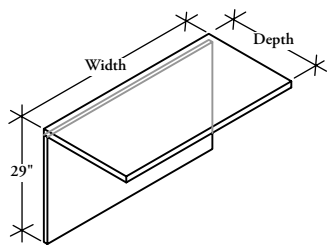

bridge returns

Z J B F

Bridge Return for Standard Desk with Full Back Panel & Flush Credenza Connection

WHAT'S INCLUDED

1 bridge return with full back panel, worksurface grommet (if specified), connection hardware.

NOTES

Round Grommet is only available in Satin Nickel Coordinate (I) and Ebony (E).

Horizontal grain direction Veneer Group 4 only.

Flintwood available in Open Pore finish only.

PRODUCT OPTIONS

Grain Direction	Depth	Width (6" increments)	Finish	Grommet Style	Grommet Finish
H Horizontal	20, 24	42 - 54	Flintwood Natural Veneer CWS Custom Wood Stain	N No Grommet	A Satin Nickel
V Vertical				C Rectangular Grommet Centered	E Ebony
				F Round Grommet Centered	7 Platinum
					V Very White
					I Satin Nickel Coordinate
					X Anthracite
					2 Burnished Bronze
					S Sepia Bronze
					M Graphite
					F Titanium Grey
					1 Gilded Ash

SAMPLE ORDER CODE

ZJBF H	24	48	DV	C	A
---------------	-----------	-----------	-----------	----------	----------

DIMENSIONS INCHES / MM

D	W
20 / 508	42 / 1067
20 / 508	48 / 1219
20 / 508	54 / 1372
24 / 610	42 / 1067
24 / 610	48 / 1219
24 / 610	54 / 1372