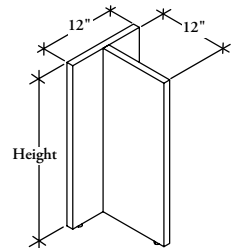

WHAT'S INCLUDED

1 T panel.

NOTES

Flintwood available in Open Pore finish only.

**Z J A T
T Panel**

PRODUCT OPTIONS

Grain Direction	Height	Depth	Width	Finish
H Horizontal	26 26"	12	12	Flintwood
V Vertical	27 27-1/2"			Natural Veneer CWS Custom Wood Stain

SAMPLE ORDER CODE

ZJAT H	26	12	12	DV
---------------	-----------	-----------	-----------	-----------

DIMENSIONS

INCHES / MM

H	D	W
26 / 660	12 / 305	12 / 305
27.5 / 699	12 / 305	12 / 305

PRICING

VENEER		FLINTWOOD	
Vertical Grain	Horizontal Grain	Vertical Grain	Horizontal Grain
780	850	693	758
796	871	709	775