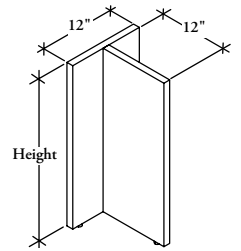

WHAT'S INCLUDED

1 T panel.

NOTES

Flintwood available in Open Pore finish only.

**Z J A T
T Panel**

PRODUCT OPTIONS

Grain Direction	Height	Depth	Width	Finish
H Horizontal	26 26"	12	12	Flintwood
V Vertical	27 27-1/2"			Natural Veneer CWS Custom Wood Stain

SAMPLE ORDER CODE

ZJAT H	26	12	12	DV
---------------	-----------	-----------	-----------	-----------

DIMENSIONS

INCHES / MM

H	D	W
26 / 660	12 / 305	12 / 305
27.5 / 699	12 / 305	12 / 305

PRICING

VENEER		FLINTWOOD	
Vertical Grain	Horizontal Grain	Vertical Grain	Horizontal Grain
751	818	667	730
766	838	682	746