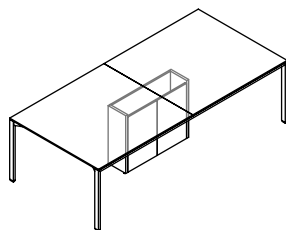

### Small Table with Round Base (ZJTR)

- Sized to be used in Private Office or Small Meeting Rooms
- Top Options:
  - Round
  - Square
- Widths:
  - 42" with a 30" diameter base
  - 48" with a 36" diameter base
  - 54" with a 42" diameter base
- Height: 29"
- Grommet Options: Round centered

### Small Table with Metal Base (ZJTD)

- Complements the aesthetic of the Table Desk
- Widths: 42", 48" and 54"
- Height: 29"
- Grommet Options:
  - Round centered
  - Rectangular centered
- Wire Management: Optional wire managers available

### Large Table with Metal Frame (ZJLT)

- Complements the aesthetic of the Table Desk
- Depths: 42", 48", 54" and 60"
- Widths:
  - 102" to 144" in 6" increments. Always have two sections, regardless of width.
  - 102" with two 51" sections
  - 120" with two 60" sections
  - 132" with three 44" sections
- Height: 29"
- Power and Data Locations:
  - Left
  - Right
- Grommet Options:
  - Rectangular
  - Round
  - Data/electrical module

### Large Table with Panel Base (ZJLG)

- Complements the aesthetic of the Standard Desk
- The base has two hinged doors to provide access to electrical
- Depths: 42", 48", 54" and 60"
- Widths:
  - 102" to 144" in 6" increments. Always have two sections, regardless of width.
  - 102" with two 51" sections
  - 108" with two 54" sections
  - 114" with two 57" sections
  - 120" with two 60" sections
  - 132" with three 44" sections
  - 144" with three 48" sections
- Height: 29" high
- Power and Data Locations:
  - Left
  - Right
- Grommet Options:
  - Rectangular
  - Round
  - Data/electrical module