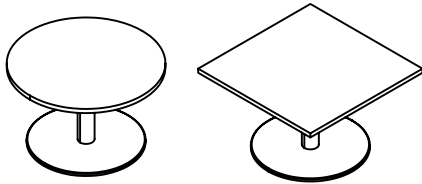

tables basics

Dossier offers a variety of table options for use in meeting rooms or to complement private office layouts.

Small Table with Round Base (shown)

Small Table with Round Base (ZJTR)

- Sized to be used in Private Office or Small Meeting Rooms
- Top Options:
 - Round
 - Square
- Widths:
 - 42" with a 30" diameter base
 - 48" with a 36" diameter base
 - 54" with a 42" diameter base
- Height: 29"
- Grommet Options: Round centered

Small Table with Metal Base (ZJTD)

- Complements the aesthetic of the Table Desk
- Widths: 42", 48" and 54"
- Height: 29"
- Grommet Options:
 - Round centered
 - Rectangular centered
- Wire Management: Optional wire managers available

Large Table with Metal Frame (ZJLT)

- Complements the aesthetic of the Table Desk
- Depths: 42", 48", 54" and 60"
- Widths:
 - 102" to 144" in 6" increments. Always have two sections, regardless of width.
 - 102" with two 51" sections
 - 120" with two 60" sections
 - 132" with three 44" sections
- Height: 29"
- Power and Data Locations:
 - Left
 - Right
- Grommet Options:
 - Rectangular
 - Round
 - Data/electrical module

Large Table with Panel Base (ZJLG)

- Complements the aesthetic of the Standard Desk
- The base has two hinged doors to provide access to electrical
- Depths: 42", 48", 54" and 60"
- Widths:
 - 102" to 144" in 6" increments. Always have two sections, regardless of width.
 - 102" with two 51" sections
 - 108" with two 54" sections
- Height: 29" high
- Power and Data Locations:
 - Left
 - Right
- Grommet Options:
 - Rectangular
 - Round
 - Data/electrical module
- Widths:
 - 114" with two 57" sections
 - 120" with two 60" sections
 - 132" with three 44" sections
 - 144" with three 48" sections