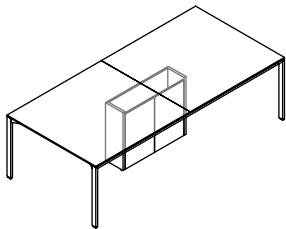

tables basics

Dossier offers a variety of table options for use in meeting rooms or to complement private office layouts.

Small Table with Round Base (shown)

Small Table with Round Base (ZJTR)

- Sized to be used in Private Office or Small Meeting Rooms
- Top Options:
 - Round
 - Square
- Widths:
 - 42" with a 30" diameter base
 - 48" with a 36" diameter base
 - 54" with a 42" diameter base
- Height: 29"
- Grommet Options: Round centered

Small Table with Metal Base (ZJTD)

- Complements the aesthetic of the Table Desk
- Widths: 42", 48" and 54"
- Height: 29"
- Grommet Options:
 - Round centered
 - Rectangular centered
- Wire Management: Optional wire managers available

Large Table with Metal Frame (ZJLT)

- Complements the aesthetic of the Table Desk
- Depths: 42", 48", 54" and 60"
- Widths:
 - 102" to 144" in 6" increments. Always have two sections, regardless of width.
 - 102" with two 51" sections
 - 120" with two 60" sections
 - 132" with three 44" sections
- Height: 29"
- Power and Data Locations:
 - Left
 - Right
- Grommet Options:
 - Rectangular
 - Round
 - Data/electrical module

Large Table with Panel Base (ZJLG)

- Complements the aesthetic of the Standard Desk
- The base has two hinged doors to provide access to electrical
- Depths: 42", 48", 54" and 60"
- Widths:
 - 102" to 144" in 6" increments. Always have two sections, regardless of width.
 - 102" with two 51" sections
 - 108" with two 54" sections
- Height: 29" high
- Power and Data Locations:
 - Left
 - Right
- Grommet Options:
 - Rectangular
 - Round
 - Data/electrical module
- Widths:
 - 114" with two 57" sections
 - 120" with two 60" sections
 - 132" with three 44" sections
 - 144" with three 48" sections