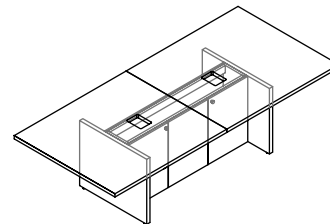

tables basics

Dossier offers a variety of table options for use in meeting rooms or to complement private office layouts.

Small Table with Round Base (shown)

Small Table with Round Base (ZJTR)

- Sized to be used in Private Office or Small Meeting Rooms
- Top Options:
 - Round
 - Square
- Widths:
 - 42" with a 30" diameter base
 - 48" with a 36" diameter base
 - 54" with a 42" diameter base
- Height: 29"
- Grommet Options: Round centered

Small Table with Metal Base (ZJTD)

- Complements the aesthetic of the Table Desk
- Widths: 42", 48" and 54"
- Height: 29"
- Grommet Options:
 - Round centered
 - Rectangular centered
- Wire Management: Optional wire managers available

Large Table with Metal Frame (ZJLT)

- Complements the aesthetic of the Table Desk
- Depths: 42", 48", 54" and 60"
- Widths:
 - 102" to 144" in 6" increments. Always have two sections, regardless of width.
 - 102" with two 51" sections
 - 120" with two 60" sections
 - 132" with three 44" sections
- Height: 29"
- Power and Data Locations:
 - Left
 - Right
- Grommet Options:
 - Rectangular
 - Round
 - Data/electrical module

Large Table with Panel Base (ZJLG)

- Complements the aesthetic of the Standard Desk
- The base has two hinged doors to provide access to electrical
- Depths: 42", 48", 54" and 60"
- Widths:
 - 102" to 144" in 6" increments. Always have two sections, regardless of width.
 - 102" with two 51" sections
 - 108" with two 54" sections
- Height: 29" high
- Power and Data Locations:
 - Left
 - Right
- Grommet Options:
 - Rectangular
 - Round
 - Data/electrical module
- Widths:
 - 114" with two 57" sections
 - 120" with two 60" sections
 - 132" with three 44" sections
 - 144" with three 48" sections