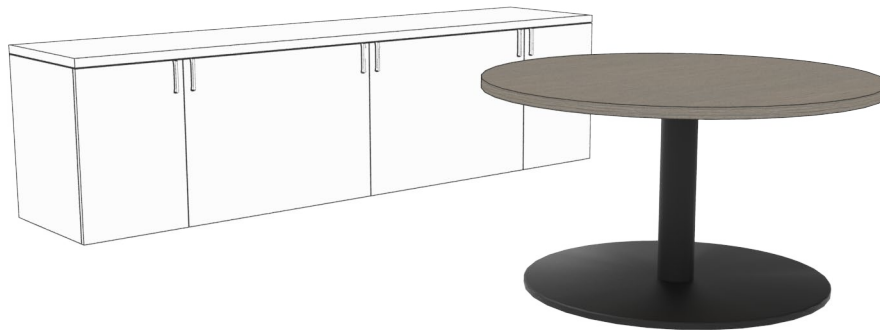

## tables basics

Dossier offers a variety of table options for use in meeting rooms or to complement private office layouts.

Small Table with Round Base (shown)

### Small Table with Round Base (ZJTR)

- Sized to be used in Private Office or Small Meeting Rooms
- Top Options:
  - Round
  - Square
- Widths:
  - 42" with a 30" diameter base
  - 48" with a 36" diameter base
  - 54" with a 42" diameter base
- Height: 29"
- Grommet Options: Round centered

### Small Table with Metal Base (ZJTD)

- Complements the aesthetic of the Table Desk
- Widths: 42", 48" and 54"
- Height: 29"
- Grommet Options:
  - Round centered
  - Rectangular centered
- Wire Management: Optional wire managers available

### Large Table with Metal Frame (ZJLT)

- Complements the aesthetic of the Table Desk
- Depths: 42", 48", 54" and 60"
- Widths:
  - 102" to 144" in 6" increments. Always have two sections, regardless of width.
  - 102" with two 51" sections
  - 120" with two 60" sections
  - 132" with three 44" sections
- Height: 29"
- Power and Data Locations:
  - Left
  - Right
- Grommet Options:
  - Rectangular
  - Round
  - Data/electrical module