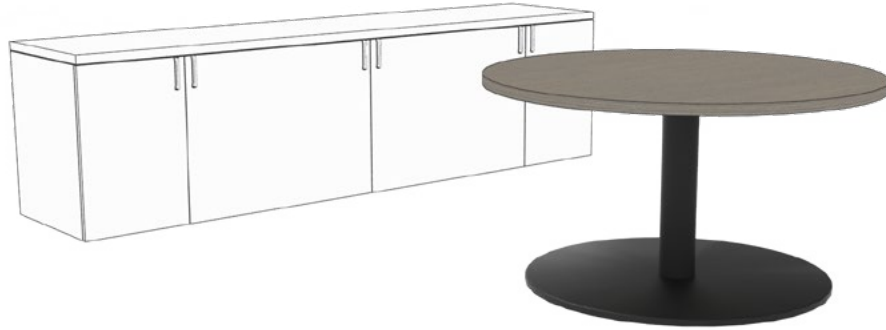

tables basics

Dossier offers a variety of table options for use in meeting rooms or to complement private office layouts.

Small Table with Round Base (shown)

Small Table with Round Base (ZJTR)

- Sized to be used in Private Office or Small Meeting Rooms
- Top Options:
 - Round
 - Square
- Widths:
 - 42" with a 30" diameter base
 - 48" with a 36" diameter base
 - 54" with a 42" diameter base
- Height: 29"
- Grommet Options: Round centered

Small Table with Metal Base (ZJTD)

- Complements the aesthetic of the Table Desk
- Widths: 42", 48" and 54"
- Height: 29"
- Grommet Options:
 - Round centered
 - Rectangular centered
- Wire Management: Optional wire managers available

Large Table with Metal Frame (ZJLT)

- Complements the aesthetic of the Table Desk
- Depths: 42", 48", 54" and 60"
- Widths:
 - 102" to 144" in 6" increments. Always have two sections, regardless of width.
 - 102" with two 51" sections
 - 120" with two 60" sections
 - 132" with three 44" sections
- Height: 29"
- Power and Data Locations:
 - Left
 - Right
- Grommet Options:
 - Rectangular
 - Round
 - Data/electrical module

Large Table with Panel Base (ZJLG)

- Complements the aesthetic of the Standard Desk
- The base has two hinged doors to provide access to electrical
- Depths: 42", 48", 54" and 60"
- Widths:
 - 102" to 144" in 6" increments. Always have two sections, regardless of width.
 - 102" with two 51" sections
 - 108" with two 54" sections
- Height: 29" high
- Power and Data Locations:
 - Left
 - Right
- Grommet Options:
 - Rectangular
 - Round
 - Data/electrical module
- Widths:
 - 114" with two 57" sections
 - 120" with two 60" sections
 - 132" with three 44" sections
 - 144" with three 48" sections