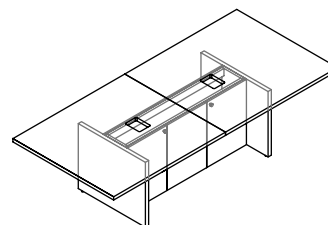

### Small Table with Round Base (ZJTR)

- Sized to be used in Private Office or Small Meeting Rooms
- Top Options:
  - Round
  - Square
- Widths:
  - 42" with a 30" diameter base
  - 48" with a 36" diameter base
  - 54" with a 42" diameter base
- Height: 29"
- Grommet Options: Round centered

### Small Table with Metal Base (ZJTD)

- Complements the aesthetic of the Table Desk
- Widths: 42", 48" and 54"
- Height: 29"
- Grommet Options:
  - Round centered
  - Rectangular centered
- Wire Management: Optional wire managers available

### Large Table with Metal Frame (ZJLT)

- Complements the aesthetic of the Table Desk
- Depths: 42", 48", 54" and 60"
- Widths:
  - 102" to 144" in 6" increments. Always have two sections, regardless of width.
  - 102" with two 51" sections
  - 120" with two 60" sections
  - 132" with three 44" sections
- Height: 29"
- Power and Data Locations:
  - Left
  - Right
- Grommet Options:
  - Rectangular
  - Round
  - Data/electrical module

### Large Table with Panel Base (ZJLG)

- Complements the aesthetic of the Standard Desk
- The base has two hinged doors to provide access to electrical
- Depths: 42", 48", 54" and 60"
- Widths:
  - 102" to 144" in 6" increments. Always have two sections, regardless of width.
  - 102" with two 51" sections
  - 108" with two 54" sections
  - 114" with two 57" sections
  - 120" with two 60" sections
  - 132" with three 44" sections
  - 144" with three 48" sections
- Height: 29" high
- Power and Data Locations:
  - Left
  - Right
- Grommet Options:
  - Rectangular
  - Round
  - Data/electrical module