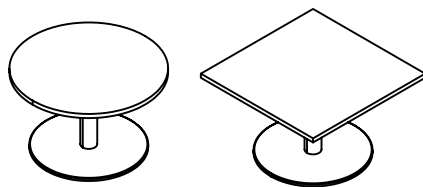

## tables basics

Dossier offers a variety of table options for use in meeting rooms or to complement private office layouts.

Small Table with Round Base (shown)

### Small Table with Round Base (ZJTR)

- Sized to be used in Private Office or Small Meeting Rooms
- Top Options:
  - Round
  - Square
- Widths:
  - 42" with a 30" diameter base
  - 48" with a 36" diameter base
  - 54" with a 42" diameter base
- Height: 29"
- Grommet Options: Round centered

### Small Table with Metal Base (ZJTD)

- Complements the aesthetic of the Table Desk
- Widths: 42", 48" and 54"
- Height: 29"
- Grommet Options:
  - Round centered
  - Rectangular centered
- Wire Management: Optional wire managers available

### Large Table with Metal Frame (ZJLT)

- Complements the aesthetic of the Table Desk
- Depths: 42", 48", 54" and 60"
- Widths:
  - 102" to 144" in 6" increments. Always have two sections, regardless of width.
  - 102" with two 51" sections
  - 120" with two 60" sections
  - 132" with three 44" sections
- Height: 29"
- Power and Data Locations:
  - Left
  - Right
- Grommet Options:
  - Rectangular
  - Round
  - Data/electrical module