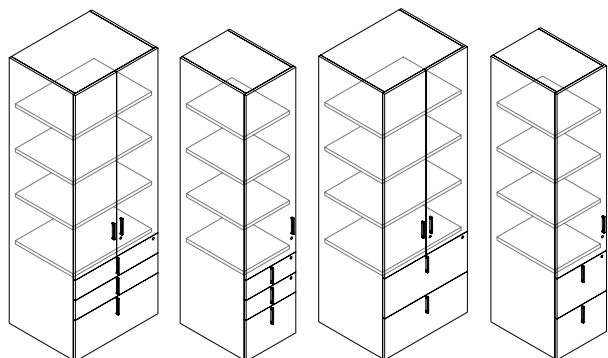

Heights: 70" and 84" to align with mounted storage heights

Depths:

- 12" and 15-1/2" to align with wall mounted storage depths (the 12" deep is not ideal for binders, the interior clearance is 11-1/2")
- 20" and 24" d to align with credenzas

### Full-Height Bookcase (ZJCB)

- Bookcases are open with shelves
- Backs are unfinished
- Widths: 15", 18", 30", 36" and 42"

### Full-Height Cabinet (ZJCD)

- Full Height Cabinets are closed with Shelves
- Backs are unfinished
- Widths:
  - Single door units: 15" and 18" and are handed
  - Double door units: 30", 36" and 42" and are not handed

### Full-Height Combination Cabinet (ZJCC)

- Combination Cabinets contain box and file storage as well as closed storage with shelves
- Backs are unfinished
- Widths:
  - Single door: 18" and are handed
  - Double door: 30" and 36" and are not handed
- Depths: 20" and 24" only
- Filing Configurations:
  - box/box/file
  - file/file
- Two datum heights are available on the box/file section to align with credenza datum heights: 27-1/2" and 29"w