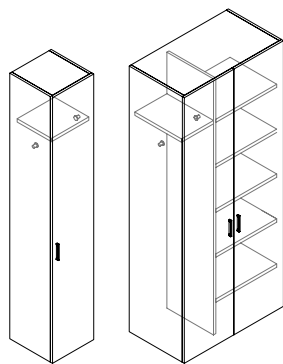

### Full-Height Cabinet (ZJCD)

- Full Height Cabinets are closed with Shelves
- Backs are unfinished
- Widths:
  - Single door units: 15" and 18" and are handed
  - Double door units: 30", 36" and 42" and are not handed

# freestanding storage basics (continued)

### Full-Height Combination Cabinet (ZJCC)

- Combination Cabinets contain box and file storage as well as closed storage with shelves
- Backs are unfinished
- Widths:
  - Single door: 18" and are handed
  - Double door: 30" and 36" and are not handed
- Depths: 20" and 24" only
- Filing Configurations:
  - box/box/file
  - file/file
- Two datum heights are available on the box/file section to align with credenza datum heights: 27-1/2" and 29"w

### Full-Height Side Open Cabinet (ZJCS)

- Side Open Cabinets are used at the end of a configuration and face to the side
- Backs are finished
- Configurations:
  - open with shelves to be used as a bookcase
  - with a door to be used and one shelf to be used as a wardrobe
  - with a door and shelves
- Width: 12"
- Depths: 20" and 24" only