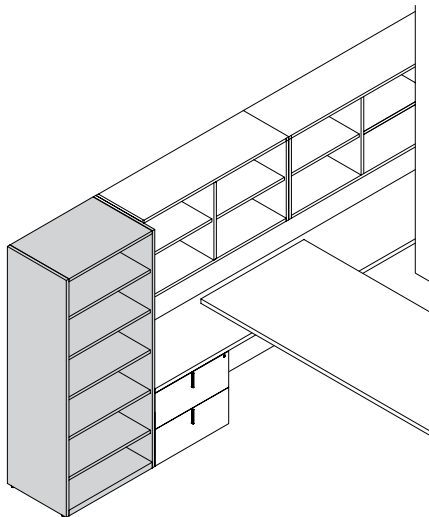

### Full-Height Side Open Cabinet (ZJCS)

- Side Open Cabinets are used at the end of a configuration and face to the side
- Backs are finished
- Configurations:
  - open with shelves to be used as a bookcase
  - with a door to be used and one shelf to be used as a wardrobe
  - with a door and shelves
- Width: 12"
- Depths: 20" and 24" only

### Mobile Pedestal (ZJAM)

- Provides a mobile alternative to a credenza
- **Cannot** be used to support a credenza top
- Width: 18"
- Depths: 20"

# planning with freestanding storage

The following should be considered when planning with Freestanding Storage.

Freestanding storage heights match the heights of wall panels, overheads and stacking.

Freestanding storage is available for front and side opening configurations and must be used in their proper orientation.

Front facing units do **not** have finished backs, so must be used with the back against the wall.

Side facing units **do have** finished backs are intended to face sideways where the back will be visible.