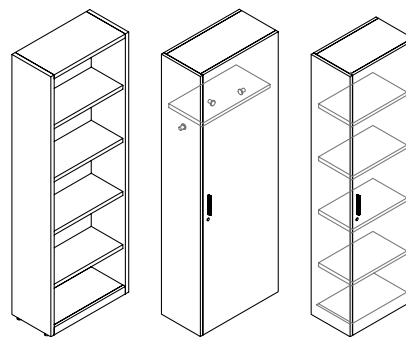

### Full-Height Bookcase (ZJCB)

- Bookcases are open with shelves
- Backs are unfinished
- Widths: 15", 18", 30", 36" and 42"

### Full-Height Cabinet (ZJCD)

- Full Height Cabinets are closed with Shelves
- Backs are unfinished
- Widths:
  - Single door units: 15" and 18" and are handed
  - Double door units: 30", 36" and 42" and are not handed

### Full-Height Combination Cabinet (ZJCC)

- Combination Cabinets contain box and file storage as well as closed storage with shelves
- Backs are unfinished
- Widths:
  - Single door: 18" and are handed
  - Double door: 30" and 36" and are not handed
- Depths: 20" and 24" only
- Filing Configurations:
  - box/box/file
  - file/file
- Two datum heights are available on the box/file section to align with credenza datum heights: 27-1/2" and 29"w

### Full-Height Side Open Cabinet (ZJCS)

- Side Open Cabinets are used at the end of a configuration and face to the side
- Backs are finished
- Configurations:
  - open with shelves to be used as a bookcase
  - with a door to be used and one shelf to be used as a wardrobe
  - with a door and shelves
- Width: 12"
- Depths: 20" and 24" only