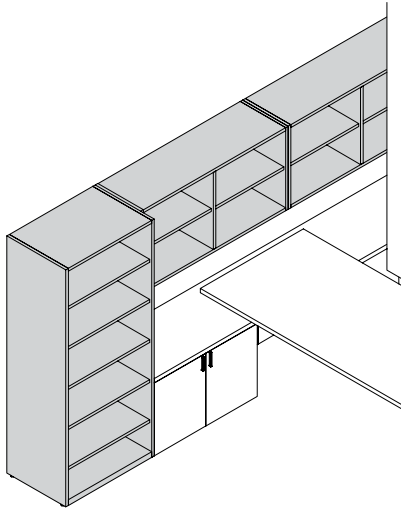

### Full-Height Side Open Cabinet (ZJCS)

- Side Open Cabinets are used at the end of a configuration and face to the side
- Backs are finished
- Configurations:
  - open with shelves to be used as a bookcase
  - with a door to be used and one shelf to be used as a wardrobe
  - with a door and shelves
- Width: 12"
- Depths: 20" and 24" only

### Full-Height Wardrobe (ZJCW)

- Wardrobes are forward facing and provide coat storage
- The backs are unfinished
- Configurations:
  - single door wardrobe
  - double door wardrobe
  - combination unit with wardrobe and shelves
  - with a door to be used and one shelf to be used as a wardrobe
  - with a door and shelves
- Width: 12"
- Depths: 20" and 24" only

# planning with freestanding storage

The following should be considered when planning with Freestanding Storage.

Freestanding storage heights match the heights of wall panels, overheads and stacking.

Freestanding storage is available for front and side opening configurations and must be used in their proper orientation.