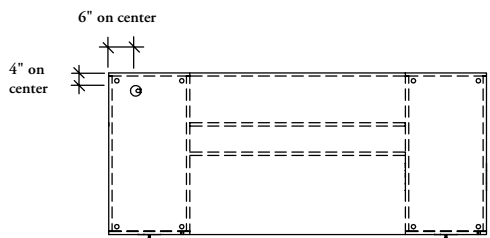

round grommet