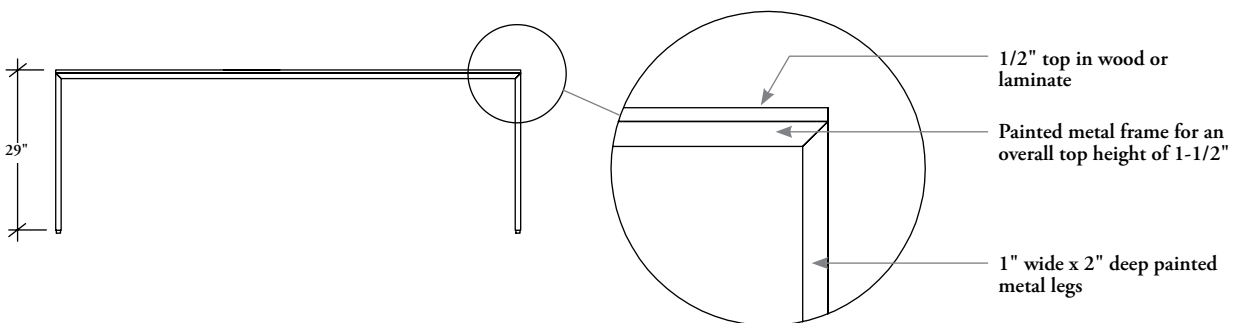

Knockdown Table Desks