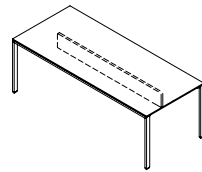

Depths: 30", 36" and 42"

Widths: 60" to 96" in 6" increments

- When the wood end panel option is specified the width will increase by 1"

Height: 29"

Optional Modesty Panels:

- Center mounted only (not available on 30" depth)

Grommet Options:

- Rectangular or round
- Left, right or center mounted

Leveling range: 1-1/2"

Table Desk without Modesty (ZJTN)

Table Desk with Partial Modesty (ZJTP)

table desk, knockdown frame basics

Dossier Table Desks with Knockdown Frames provide a cost effective alternative to a Table Desk.

Table Desk, Knockdown Frame with center mounted modesty (shown)

Table Desk, Knockdown Frame Desks are available with painted metal frames

Table Tops are available:

- Wood
- Laminate

Depths: 30", 36" and 42"