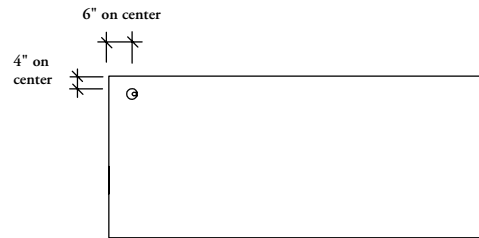

round grommet