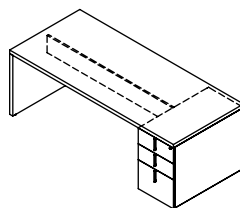

All Desks are wood construction.

Depths: 30", 36" and 42"

Widths: 60" to 96" in 6" increments

Heights: 29"

Modesty Panels:

- Full or partial heights
- Flush, recessed or center mounted

Grommet Options:

- Rectangular or round
- Left, right or center mounted

Leveling range : 1"

Standard Desk with Partial Modesty (ZJSP)

Single Pedestal Desk with Partial Modesty (ZJPP)

Double Pedestal Desk with Partial Modesty (ZJDP)

Standard Desk with Full Modesty (ZJSF)

Single Pedestal Desk with Full Modesty (ZJPF)