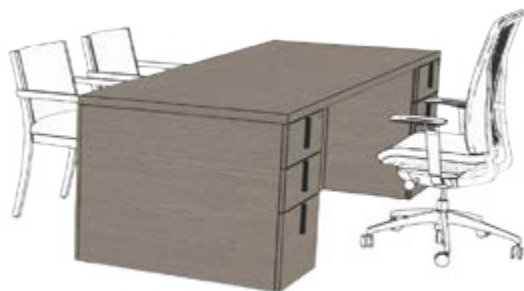

planning with desks & table desks

The following should be considered when planning with Dossier Desks and Table Desks.

desk styles

Desks typically provide a traditional aesthetic and planning style, while Table Desks typically provide a lighter, more open and contemporary table like aesthetic.