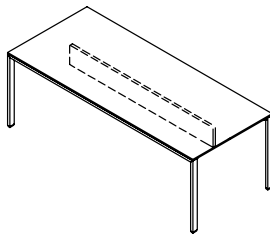

- When the wood end panel option is specified the width will increase by 1"

Height: 29"

Optional Modesty Panels:

- Center mounted only (not available on 30" depth)

Grommet Options:

- Rectangular or round
- Left, right or center mounted

Leveling range: 1-1/2"

Table Desk without Modesty (ZJTN)

Table Desk with Partial Modesty (ZJTP)

Table Desk with End Panels without Modesty (ZJTW)

Table Desk with Partial Modesty & End Panels (ZJTE)

# table desk, knockdown frame basics

Dossier offers a variety of worksurface styles to provide a traditional or contemporary aesthetic and height-adjustability.

Table Desk, Knockdown Frame with center mounted modesty (shown)

Table Desk, Knockdown Frame Desks are available with painted metal frames

Table Tops are available:

- Wood
- Laminate

Depths: 30", 36" and 42"

Widths: 60" to 96" in 6" increments

Heights: 29" high

Optional Modesty Panels: