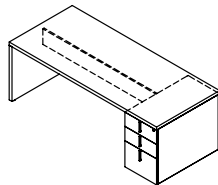

desk basics

Dossier Desks are full wood construction and provide a traditional aesthetic.

Double Pedestal Desk with Full Modesty, Centered (shown)

Desks are available in three styles:

- Standard with two gables
- Single Pedestal with a gable and one pedestal
- Double Pedestal with two pedestals

All Desks are wood construction.

Depths: 30", 36" and 42"

Widths: 60" to 96" in 6" increments

Heights: 29"

Modesty Panels:

- Full or partial heights (Partial height modesty is not available in a flush mount position)
- Flush, recessed or center mounted

Grommet Options:

- Rectangular or round
- Left, right or center mounted

Leveling range : 1"

Standard Desk with Partial Modesty (ZJSP)

Single Pedestal Desk with Partial Modesty (ZJPP)

Double Pedestal Desk with Partial Modesty (ZJDP)