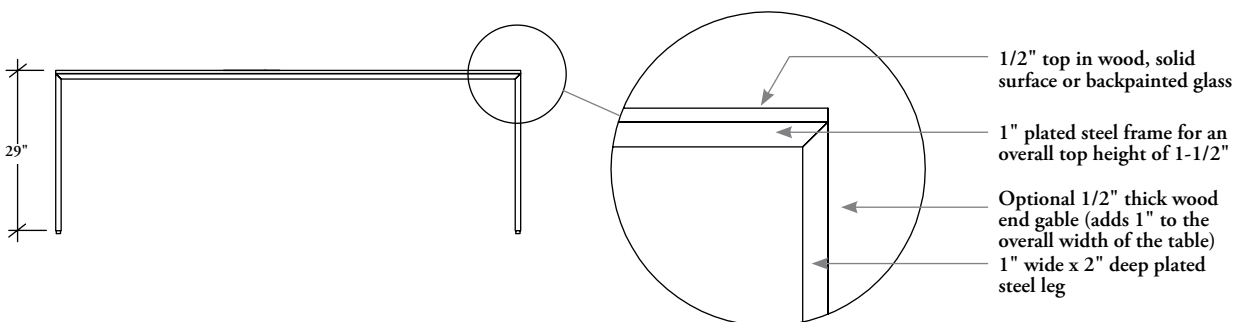

Table Desks