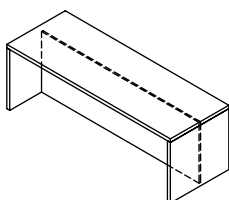

All Desks are wood construction.

Depths: 30", 36" and 42"

Widths: 60" to 96" in 6" increments

Heights: 29"

Modesty Panels:

- Full or partial heights
- Flush, recessed or center mounted

Grommet Options:

- Rectangular or round
- Left, right or center mounted

Leveling range : 1"

Standard Desk with Partial Modesty (ZJSP)

Single Pedestal Desk with Partial Modesty (ZJPP)

Double Pedestal Desk with Partial Modesty (ZJDP)

Standard Desk with Full Modesty (ZJSF)

Single Pedestal Desk with Full Modesty (ZJPF)