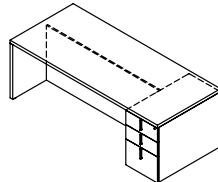

Single Pedestal Desk with Full Modesty (ZJPF)