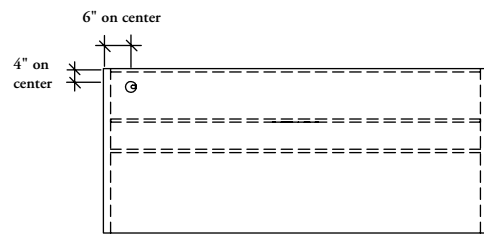

# planning with desk grommets & modesty panels

**Grommets are available on all desks. Wire access is available on modesty panels. The following outlines the available locations.**

Modesty panels include a notch at the top for wire management and are available on recessed or center mounted panels.

## standard desk, full or partial height modesty

Available left, right or centered (left and centered shown)

round grommet

rectangular grommet