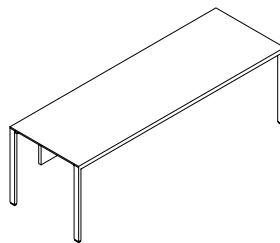

Table Desk, Knockdown Frame Desks are available with painted metal frames

Table Tops are available:

- Wood
- Laminate

Depths: 30", 36" and 42"

Widths: 60" to 96" in 6" increments

Heights: 29" high

Optional Modesty Panels:

- Center mounted (not available on 30"d)
- Recessed 11"

Grommet Options:

- Rectangular or round
- Left, right or center mounted

Leveling range of 1-1/2"

Table Desk, Knockdown Frame without Modesty (ZJTNK)

Table Desk, Knockdown Frame with Partial Modesty (ZJTPK)