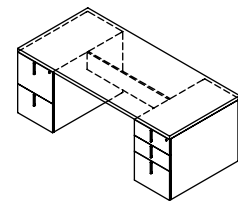

Dossier Desks are full wood construction and provide a traditional aesthetic.

Double Pedestal Desk with Full Modesty, Centered (shown)

Desks are available in three styles:

- Standard with two gables
- Single Pedestal with a gable and one pedestal
- Double Pedestal with two pedestals

All Desks are wood construction.

Depths: 30", 36" and 42"

Widths: 60" to 96" in 6" increments

Heights: 29"

Modesty Panels:

- Full or partial heights
- Flush, recessed or center mounted

Grommet Options:

- Rectangular or round
- Left, right or center mounted

Leveling range : 1"

Standard Desk with Partial Modesty (ZJSP)

Single Pedestal Desk with Partial Modesty (ZJPP)

Double Pedestal Desk with Partial Modesty (ZJDP)

Standard Desk with Full Modesty (ZJSF)

Single Pedestal Desk with Full Modesty (ZJPF)