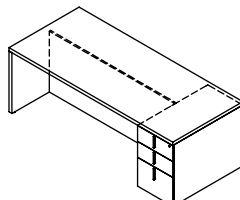

All Desks are wood construction.

Depths: 30", 36" and 42"

Widths: 60" to 96" in 6" increments

Heights: 29"

Modesty Panels:

- Full or partial heights
- Flush, recessed or center mounted

Grommet Options:

- Rectangular or round
- Left, right or center mounted

Leveling range : 1"

Standard Desk with Partial Modesty (ZJSP)

Single Pedestal Desk with Partial Modesty (ZJPP)

Double Pedestal Desk with Partial Modesty (ZJDP)

Standard Desk with Full Modesty (ZJSF)

Single Pedestal Desk with Full Modesty (ZJPF)