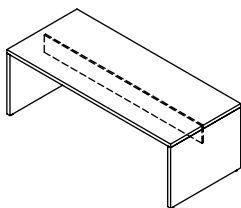

All Desks are wood construction.

Depths: 30", 36" and 42"

Widths: 60" to 96" in 6" increments

Heights: 29"

Modesty Panels:

- Full or partial heights
- Flush, recessed or center mounted

Grommet Options:

- Rectangular or round
- Left, right or center mounted

Leveling range : 1"

Standard Desk with Partial Modesty (ZJSP)

Single Pedestal Desk with Partial Modesty (ZJPP)

Double Pedestal Desk with Partial Modesty (ZJDP)

Standard Desk with Full Modesty (ZJSF)

Single Pedestal Desk with Full Modesty (ZJPF)