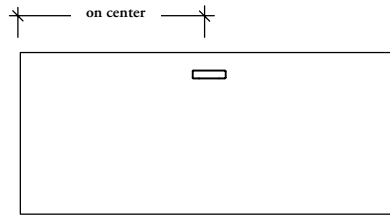

round grommet