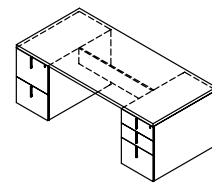

desk basics

Dossier Desks are full wood construction and provide a traditional aesthetic.

Double Pedestal Desk with Full Modesty, Centered (shown)

Desks are available in three styles:

- Standard with two gables
- Single Pedestal with a gable and one pedestal
- Double Pedestal with two pedestals

All Desks are wood construction.

Depths: 30", 36" and 42"

Widths: 60" to 96" in 6" increments

Heights: 29"

Modesty Panels:

- Full or partial heights (Partial height modesty is not available in a flush mount position)
- Flush, recessed or center mounted

Grommet Options:

- Rectangular or round
- Left, right or center mounted

Leveling range : 1"

Standard Desk with Partial Modesty (ZJSP)

Single Pedestal Desk with Partial Modesty (ZJPP)

Double Pedestal Desk with Partial Modesty (ZJDP)