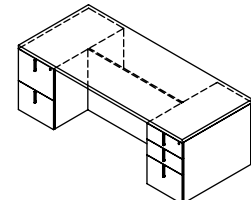

All Desks are wood construction.

Depths: 30", 36" and 42"

Widths: 60" to 96" in 6" increments

Heights: 29"

Modesty Panels:

- Full or partial heights
- Flush, recessed or center mounted

Grommet Options:

- Rectangular or round
- Left, right or center mounted

Leveling range : 1"

Standard Desk with Partial Modesty (ZJSP)

Single Pedestal Desk with Partial Modesty (ZJPP)

Double Pedestal Desk with Partial Modesty (ZJDP)

Standard Desk with Full Modesty (ZJSF)

Single Pedestal Desk with Full Modesty (ZJPF)