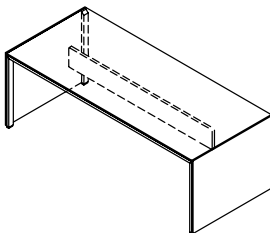

- When the wood end panel option is specified the width will increase by 1"

Height: 29"

Optional Modesty Panels:

- Center mounted only (not available on 30" depth)

Grommet Options:

- Rectangular or round
- Left, right or center mounted

Leveling range: 1-1/2"

Table Desk without Modesty (ZJTN)

Table Desk with Partial Modesty (ZJTP)

Table Desk with End Panels without Modesty (ZJTW)

Table Desk with Partial Modesty & End Panels (ZJTE)

# table desk, knockdown frame basics

Dossier offers a variety of worksurface styles to provide a traditional or contemporary aesthetic and height-adjustability.

Table Desk, Knockdown Frame with center mounted modesty (shown)