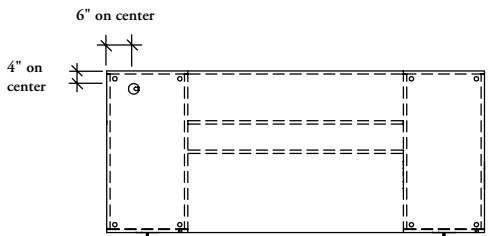

round grommet