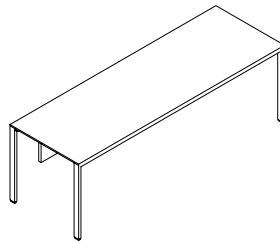

Widths: 60" to 96" in 6" increments

Heights: 29" high

Optional Modesty Panels:

- Center mounted (not available on 30"d)
- Recessed 11"

Grommet Options:

- Rectangular or round
- Left, right or center mounted

Leveling range of 1-1/2"

Table Desk, Knockdown Frame without Modesty (ZJTnk)

Table Desk, Knockdown Frame with Partial Modesty (ZJTPK)

planning with desks & table desks

The following should be considered when planning with Dossier Desks and Table Desks.

desk styles

Desks typically provide a traditional aesthetic and planning style, while Table Desks typically provide a lighter, more open and contemporary table like aesthetic.

Single and Double Pedestal Desks, (standard shown)