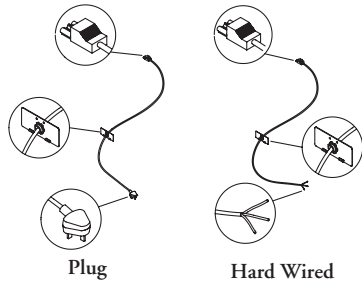

### Input Power Cable

The Input Power Cable brings power from the building ceiling, wall or floor into the Panel Wall.

#### WHAT'S INCLUDED

1 input power cable with strain relief.

#### WHAT'S EXCLUDED

Base Feed Mounting Kit (UNXPF) – Required for installation at the base.

#### DIMENSIONS

L
10
20
30