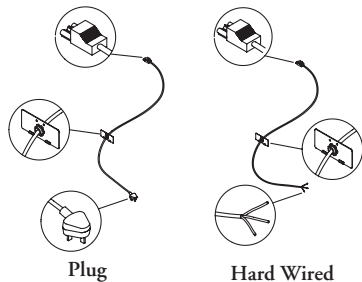

VEP

Input Power Cable

The Input Power Cable brings power from the building ceiling, wall or floor into the Panel Wall.

WHAT'S INCLUDED

1 input power cable with strain relief.

WHAT'S EXCLUDED

Base Feed Mounting Kit (UNXPF) – Required for installation at the base.

PRODUCT OPTIONS

Length	Plug Type	Power Type	Country of Installation (For Plug Type)
10 One Meter	H Hard Wired	S Standard	F Germany
20 Two Meters	P Plug	U UPS	G U.K./Ireland
30 Three Meters			I Australia