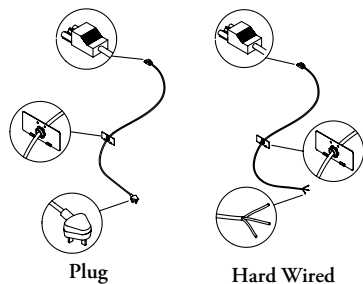

VEP

Input Power Cable

The Input Power Cable brings power from the building ceiling, wall or floor into the Panel Wall.

WHAT'S INCLUDED

1 input power cable with strain relief.

WHAT'S EXCLUDED

Base Feed Mounting Kit (UNXPF) – Required for installation at the base.

PRODUCT OPTIONS

Length	Plug Type	Power Type	Country of Installation (For Plug Type)
10 One Meter	H Hard Wired	S Standard	F Germany
20 Two Meters	P Plug	U UPS	G U.K./Ireland
30 Three Meters			I Australia