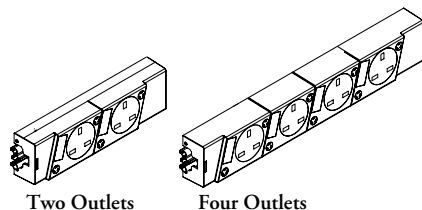

## VED Outlet Box

The Outlet Box provides access to power at worksurface height.

### WHAT'S INCLUDED

1 outlet box.

### NOTES

Socket angles will always be 15°.

UPS option is only available with UK Outlets (G).