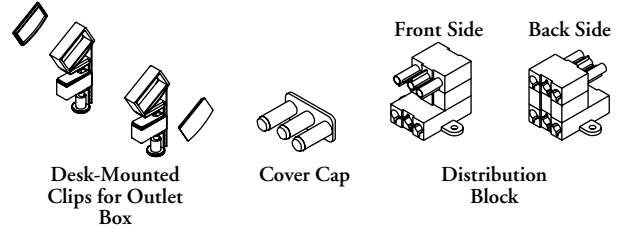

Electric Accessories

The Distribution Block redirects power distribution. The Cover Cap is a safety cover for Outlet Boxes and Distribution Blocks. The Desk-Mounting Clips attach an Outlet Box to a desk or worksurface.

WHAT'S INCLUDED

1 distribution block or one Cover Cap or 1 pair of Desk-Mounting Clips for Outlet Box.

WHAT'S EXCLUDED

Outlet Box and all Interconnecting and Power Input Cables must specified separately.

NOTES

The Distribution Block has one male connector that directs power in and three female connectors that direct power out.

PRODUCT OPTIONS

Accessory Type		Power Option (For Distribution Block)
EB	Distribution Block	S Standard
EC	Cover Cap	U UPS
B6	Desk-Mounted Clips for Outlet Box	