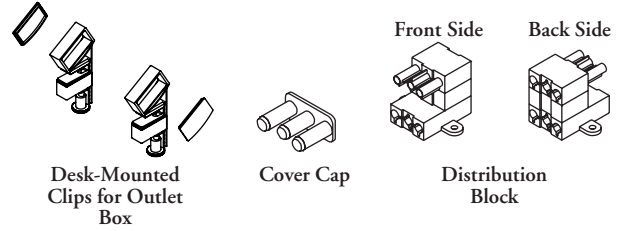

Electric Accessories

The Distribution Block redirects power distribution. The Cover Cap is a safety cover for Outlet Boxes and Distribution Blocks. The Desk-Mounting Clips attach an Outlet Box to a desk or worksurface.

WHAT'S INCLUDED

1 distribution block or one Cover Cap or 1 pair of Desk-Mounting Clips for Outlet Box.

WHAT'S EXCLUDED

Outlet Box and all Interconnecting and Power Input Cables must specified separately.

NOTES

The Distribution Block has one male connector that directs power in and three female connectors that direct power out.

PRODUCT OPTIONS

Accessory Type		Power Option (For Distribution Block)
EB	Distribution Block	S Standard
EC	Cover Cap	U UPS
B6	Desk-Mounted Clips for Outlet Box	