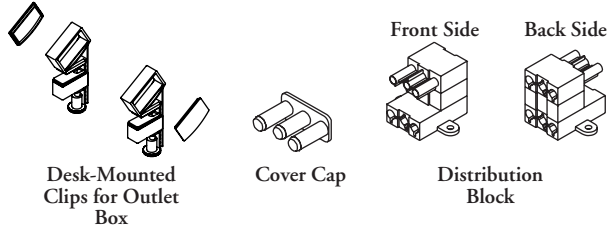

Electric Accessories

The Distribution Block redirects power distribution. The Cover Cap is a safety cover for Outlet Boxes and Distribution Blocks. The Desk-Mounting Clips attach an Outlet Box to a desk or worksurface.

**WHAT'S INCLUDED**

1 distribution block or one Cover Cap or 1 pair of Desk-Mounting Clips for Outlet Box.

**WHAT'S EXCLUDED**

Outlet Box and all Interconnecting and Power Input Cables must specified separately.

**NOTES**

The Distribution Block has one male connector that directs power in and three female connectors that direct power out.

**PRODUCT OPTIONS**

Accessory Type		Power Option (For Distribution Block)
<b>EB</b>	Distribution Block	<b>S</b> Standard
<b>EC</b>	Cover Cap	<b>U</b> UPS
<b>B6</b>	Desk-Mounted Clips for Outlet Box	