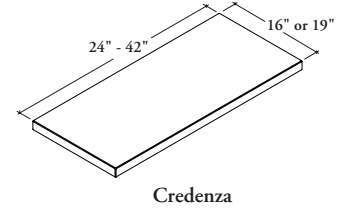

The Fitted Seated Cushion is specifically sized to fit credenza tops. It is removable and is intended to provide casual guest seating when applied to a low credenza top.

**WHAT'S INCLUDED**

1 seat cushion, velcro attachment strips.

**NOTES**

Yardage requirement for COM is 0.75 yards based on a pattern of repeat of no more than 4" horizontal or vertical. Larger repeats will require additional yardage.

**U W L F  
Fitted Seat Cushion**

**PRODUCT OPTIONS**

Depth	Width (6" increments)	Upholstery Finish
16, 19	24 - 42	Seating Fabric

**SAMPLE ORDER CODE**

<b>UWLF 16</b>	<b>30</b>	<b>GA06</b>
----------------	-----------	-------------

**DIMENSIONS  
INCHES / MM**

D	W
16 / 406	24 / 610
16 / 406	30 / 762
16 / 406	36 / 914
16 / 406	42 / 1067
19 / 483	24 / 610
19 / 483	30 / 762
19 / 483	36 / 914
19 / 483	42 / 1067

**PRICING**

	COM/ Grade 2	Grade 3	Grade 4	Grade 5	Grade 6	Grade 7	Grade 8	Grade 9	Grade 10	
Grade 1	409	471	496	521	544	572	602	631	664	695
	451	518	543	572	601	630	660	694	731	764
	504	580	609	638	670	705	740	776	816	855
	558	640	672	708	741	780	818	858	904	948
	409	471	496	521	544	572	602	631	664	695
	451	518	543	572	601	630	660	694	731	764
	504	580	609	638	670	705	740	776	816	855
	558	640	672	708	741	780	818	858	904	948