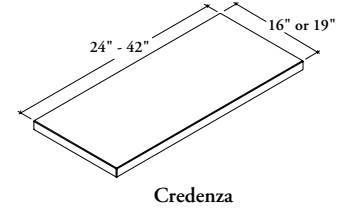

The Fitted Seated Cushion is specifically sized to fit credenza tops. It is removable and is intended to provide casual guest seating when applied to a low credenza top.

**WHAT'S INCLUDED**

1 seat cushion, velcro attachment strips.

**NOTES**

Yardage requirement for COM is 0.75 yards based on a pattern of repeat of no more than 4" horizontal or vertical. Larger repeats will require additional yardage.

**U W L F  
Fitted Seat Cushion**

**PRODUCT OPTIONS**

Depth	Width (6" increments)	Upholstery Finish
16, 19	24 - 42	Seating Fabric

**SAMPLE ORDER CODE**

<b>UWLF 16</b>	<b>30</b>	<b>GA06</b>
----------------	-----------	-------------

**DIMENSIONS  
INCHES / MM**

D	W
16 / 406	24 / 610
16 / 406	30 / 762
16 / 406	36 / 914
16 / 406	42 / 1067
19 / 483	24 / 610
19 / 483	30 / 762
19 / 483	36 / 914
19 / 483	42 / 1067

**PRICING**

	COM/ Grade 2	Grade 3	Grade 4	Grade 5	Grade 6	Grade 7	Grade 8	Grade 9	Grade 10	
Grade 1	361	415	437	459	480	504	530	556	586	613
	397	457	479	504	529	555	582	612	644	674
	444	511	537	563	591	621	653	684	720	754
	492	565	593	624	654	687	722	756	797	836
	361	415	437	459	480	504	530	556	586	613
	397	457	479	504	529	555	582	612	644	674
	444	511	537	563	591	621	653	684	720	754
	492	565	593	624	654	687	722	756	797	836