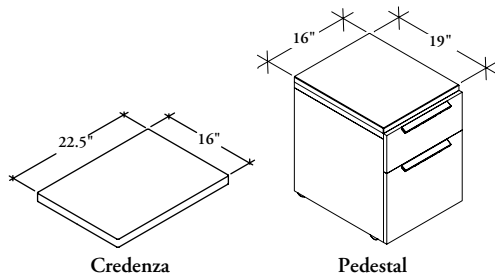

U W L C
Seat Cushion

The Seat Cushion is removable and is intended to provide casual guest seating when applied to a low credenza top or rolling pedestal.

WHAT'S INCLUDED

1 seat cushion.

NOTES

Yardage requirement for com or col is 0.75 yards based on a pattern of repeat of no more than 4" horizontal or vertical. Larger repeats will require additional yardage.

PRODUCT OPTIONS

Style	Upholstery Finish
R Rolling Pedestal	Seating Fabric
C Credenza	Leather

SAMPLE ORDER CODE

UWLC R	S491
---------------	-------------

PRICING

Gr. 1	COM/ Gr. 2	COL/ Gr. 3	Gr. 4	Gr. 5	Gr. 6	Gr. 7	Gr. 8	Gr. 9	Gr. 10	Leather LA	Leather LB	Leather LC	Leather LD
471	535	560	585	610	625	659	691	725	759	948	1017	1226	1291