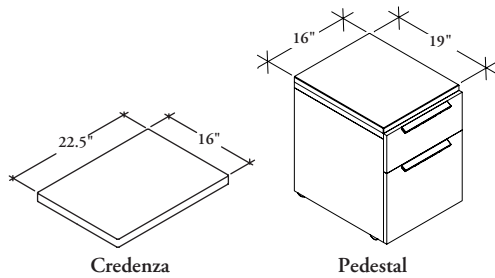

U W L C
Seat Cushion

The Seat Cushion is removable and is intended to provide casual guest seating when applied to a low credenza top or rolling pedestal.

WHAT'S INCLUDED

1 seat cushion.

NOTES

Yardage requirement for com or col is 0.75 yards based on a pattern of repeat of no more than 4" horizontal or vertical. Larger repeats will require additional yardage.

PRODUCT OPTIONS

Style	Upholstery Finish
R Rolling Pedestal	Seating Fabric
C Credenza	Leather

SAMPLE ORDER CODE

UWLC R	S491
---------------	-------------

PRICING

Gr. 1	COM/ Gr. 2	COL/ Gr. 3	Gr. 4	Gr. 5	Gr. 6	Gr. 7	Gr. 8	Gr. 9	Gr. 10	Leather LA	Leather LB	Leather LC	Leather LD
406	461	483	504	526	539	568	596	625	654	817	877	1057	1113