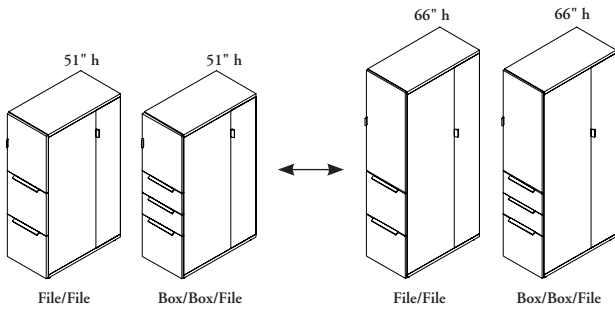

UTDK

Pedestal Tower with Side Closet

The Pedestal Tower with Side Closet provides file and binder storage in addition to a coat closet. As with all Pedestal Towers it has the capability to support both worksurfaces, and panels.

WHAT'S INCLUDED

1 Pedestal Tower, lock and keys (if specified), drawers, door and pulls (as specified), coat hooks.

Extra kit that contains two 1-1/4" levelers and two 1-3/4" levelers will be shipped with the storage.

NOTES

51" and 66" heights are available in Box/Box/File (B) and File/File (F) drawer combinations.

Handedness is determined by the location of the side closet.

The location of the locks on the Pedestals will be on the same side as the locks for the front hinged door.

The depth of the front section is always 19" regardless of the total depth of the unit. The width of the side closet section will change depending on the width of the unit specified.

PRODUCT OPTIONS

Style	Height	Depth	Drawer Combination	Location of Closet	Pull Style	Pull Finish	Case & Front Finish	Key Style	Foot Finish (Elevated Style)
S Standard (shown)	51, 66	29, 35	B Box/Box/File F File/File	L Left R Right (shown)	D District R Rectangular	Foundation Mica	Source Laminate Seamless Color Flintwood Natural Veneer	K Keyed Alike R Keyed Randomly N No Lock	Q Storm White 7 Platinum V Very White X Anthracite M Graphite 2 Burnished Bronze