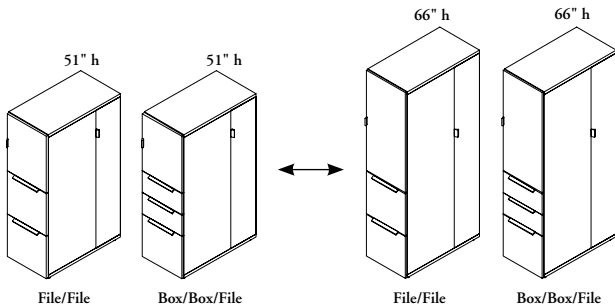

UTDK

Pedestal Tower with Side Closet

The Pedestal Tower with Side Closet provides file and binder storage in addition to a coat closet. As with all Pedestal Towers it has the capability to support both worksurfaces, and panels.

WHAT'S INCLUDED

1 Pedestal Tower, lock and keys (if specified), drawers, door and pulls (as specified), coat hooks.

NOTES

51" and 66" heights are available in Box/Box/File (B) and File/File (F) drawer combinations.

Handedness is determined by the location of the side closet.

The location of the locks on the Pedestals will be on the same side as the locks for the front hinged door.

The depth of the front section is always 19" regardless of the total depth of the unit. The width of the side closet section will change depending on the width of the unit specified.

SAMPLE ORDER CODE

							Case	Front			
UTDK	S	51	35	L	L	D	7	VU	VU	R	Q

DIMENSIONS INCHES / MM

H	D
51 / 1295	29 / 737
51 / 1295	35 / 889
66 / 1676	29 / 737
66 / 1676	35 / 889

PRICING

STANDARD (S)

BOX/BOX/FILE (B)