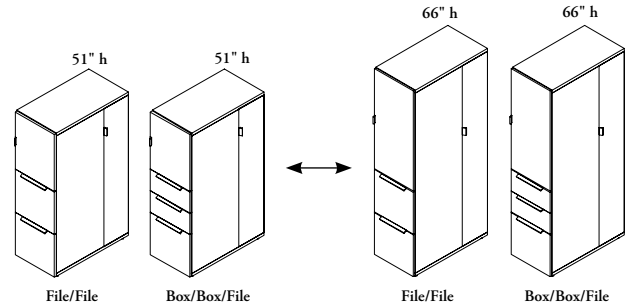

UTDK

Pedestal Tower with Side Closet

The Pedestal Tower with Side Closet provides file and binder storage in addition to a coat closet. As with all Pedestal Towers it has the capability to support both worksurfaces, and panels.

WHAT'S INCLUDED

1 Pedestal Tower, lock and keys (if specified), drawers, door and pulls (as specified), coat hooks.

Extra kit that contains two 1-1/4" levelers and two 1-3/4" levelers will be shipped with the storage.

NOTES

51" and 66" heights are available in Box/Box/File (B) and File/File (F) drawer combinations.

Handedness is determined by the location of the side closet.

The location of the locks on the Pedestals will be on the same side as the locks for the front hinged door.

The depth of the front section is always 19" regardless of the total depth of the unit. The width of the side closet section will change depending on the width of the unit specified.

**Xpress** Case & Front Finish Flintwood and Natural Veneer are excluded from Teknion's Xpress Program.