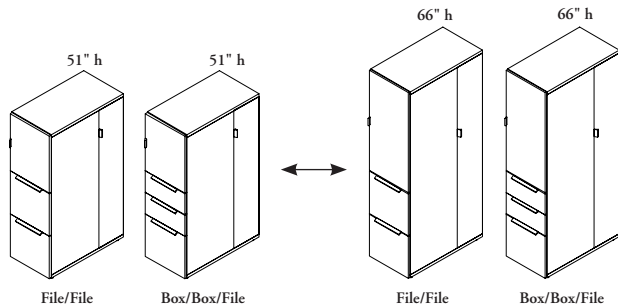

UTDK

Pedestal Tower with Side Closet

The Pedestal Tower with Side Closet provides file and binder storage in addition to a coat closet. As with all Pedestal Towers it has the capability to support both worksurfaces, and panels.

WHAT'S INCLUDED

1 Pedestal Tower, lock and keys (if specified), drawers, door and pulls (as specified), coat hooks.

Extra kit that contains two 1-1/4" levelers and two 1-3/4" levelers will be shipped with the storage.

NOTES

51" and 66" heights are available in Box/Box/File (B) and File/File (F) drawer combinations.

Handedness is determined by the location of the side closet.

The location of the locks on the Pedestals will be on the same side as the locks for the front hinged door.

SAMPLE ORDER CODE

							Case	Front			
UTDK	S	51	35	L	L	D	7	VU	VU	R	Q

DIMENSIONS
INCHES / MM

H	D
51 / 1295	29 / 737
51 / 1295	35 / 889
66 / 1676	29 / 737
66 / 1676	35 / 889

PRICING

STANDARD (S)

BOX/BOX/FILE (B)