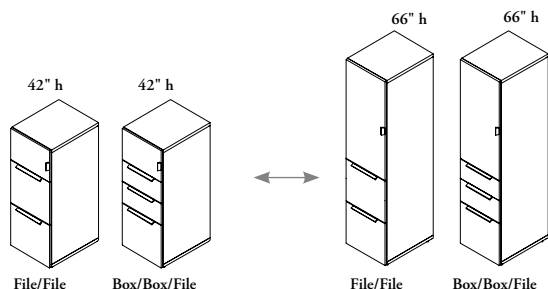

storage

Xpress

UTDD

Pedestal Tower with Solid Back

The Pedestal Tower with Solid Back provides both file and binder storage, and the capability to support both worksurfaces, and panels.

WHAT'S INCLUDED

1 Pedestal Tower, 4 angled feet, lock and keys (if specified), drawers, door and pulls (as specified).

NOTES

In the Standard (S) Style, the 42", 51" and 66" heights are available in Box/Box/File (B) and File/File (F) drawer combinations.

The location of the locks on the Pedestals will be on the same side as the locks for the hinged door.

SAMPLE ORDER CODE

							Case	Back	Front			
UTDD S	51	19	B	L	D	7	VU	VU	VU	R	Q	

DIMENSIONS INCHES / MM

42 / 1067	19 / 483
42 / 1067	23 / 584
51 / 1295	19 / 483
51 / 1295	23 / 584
66 / 1676	19 / 483
66 / 1676	23 / 584