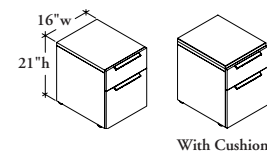

Includes a pencil tray.

WHAT'S EXCLUDED

A Seat Cushion (UWLC) can be ordered separately. Can be found in the *Accessories* section.

NOTES

Rolling Pedestal can be rolled under a worksurface.

Box/File smooth slide (S) option has a cut out in the back of the pedestal to allow it to clear the legs on a height-adjustable table for a tighter fit.

Yardage requirement for com or col is 0.8 yards based on a pattern of repeat of no more than 4" horizontal or vertical. Larger repeats will require additional yardage.

PRODUCT OPTIONS

Configuration	Depth	Pull Style	Pull Finish	Case, Back & Front Finish	Key Style	Seat Cushion Included	Seat Cushion Finish (If applicable)
X Box/File Standard	19	D District	Foundation	Source Laminate	K Keyed Alike	Y Yes	Seating Fabric
S Box/File Smooth Slide		R Rectangular	Mica	Seamless Color Flintwood Natural Veneer	R Keyed Randomly N No Lock	N No	Leather

SAMPLE ORDER CODE

				Case	Back	Front			
UPR X	19	D	7	ZA	ZA	ZA	R	Y	F510

**DIMENSIONS
INCHES / MM**

D
19 / 483

PRICING

SOURCE LAMINATE CASE

Source Lam. Back & Front	Source Lam. Back, Flintwood Front
965	1416