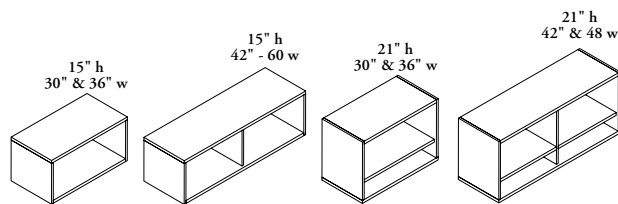

U O O Open Overhead

The Open Overhead is a 16" deep open cabinet that is mounted to a panel or wall to provide easily accessible open storage.

WHAT'S INCLUDED

1 cabinet with 1 to 2 height-adjustable shelves (depending on height and width), mounting bracket (as specified).

NOTES

The 21" high overhead is **not** available with 54" and 60" widths.

PRODUCT OPTIONS

Height	Width	Case & Back Finish	Mounting Brackets
15, 21	30, 36, 42, 48, 54, 60	Source Laminate Seamless Color Flintwood Natural Veneer	D District A Altos L Leverage W Drywall

SAMPLE ORDER CODE

		Case	Back	
UO O 15	42	ZA	ZA	D

DIMENSIONS INCHES / MM

H	W
15 / 381	30 / 762
15 / 381	36 / 914
15 / 381	42 / 1067
15 / 381	48 / 1219
15 / 381	54 / 1372
15 / 381	60 / 1524
21 / 533	30 / 762
21 / 533	36 / 914
21 / 533	42 / 1067
21 / 533	48 / 1219