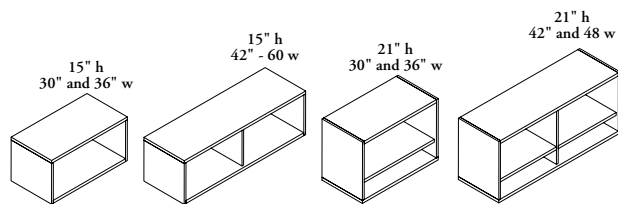

U O O Open Overhead

The Open Overhead is a 16" deep open cabinet that is mounted to a panel or wall to provide easily accessible open storage.

WHAT'S INCLUDED

1 cabinet with 1 to 2 height-adjustable shelves (depending on height and width), mounting bracket (as specified).

NOTES

The 21" high overhead is **not** available with 54" and 60" widths.

PRODUCT OPTIONS

Height	Width	Case & Back Finish	Mounting Brackets
15, 21	30, 36, 42, 48, 54, 60	Source Laminate Seamless Color Flintwood Natural Veneer	D District A Altos L Leverage W Drywall

SAMPLE ORDER CODE

		Case	Back	
UOO 15	42	ZA	ZA	D

DIMENSIONS INCHES / MM

H	W
15 / 381	30 / 762
15 / 381	36 / 914
15 / 381	42 / 1067
15 / 381	48 / 1219
15 / 381	54 / 1372
15 / 381	60 / 1524
21 / 533	30 / 762
21 / 533	36 / 914
21 / 533	42 / 1067
21 / 533	48 / 1219