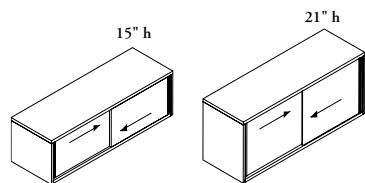

storage

Xpress

U O H

Sliding Door Overhead

The Sliding Door Overhead is a 16" deep double sliding door overhead that mounts to a panel or wall to provide secured lockable storage.

WHAT'S INCLUDED

1 cabinet with 2 sliding doors, lock and keys (if specified), mounting bracket (as specified).

SAMPLE ORDER CODE

		Case		Front			
UOH 15	42	Q	ZA	FT	K	D	

DIMENSIONS INCHES / MM

D	W
15 / 381	30 / 762
15 / 381	36 / 914
15 / 381	42 / 1067
15 / 381	48 / 1219
15 / 381	54 / 1372
15 / 381	60 / 1524
21 / 533	30 / 762
21 / 533	36 / 914
21 / 533	42 / 1067
21 / 533	48 / 1219