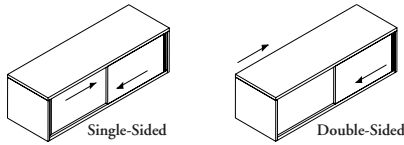

U O H C

Sliding Door Centermount Overhead

The Sliding Door Centermount Overhead is a 16" deep double sliding door overhead that sits atop a panel to provide secured lockable storage.

WHAT'S INCLUDED

1 cabinet with 2 sliding doors, lock and keys (if specified).

WHAT'S EXCLUDED

When Leverage Center Upmount (N) mounting brackets have been specified, the Centermount Overhead Storage Bracket (KUOHC) must be ordered separately. See the Leverage: *Mounted Storage & Accessories* section.

Pricing is continued on the following page.

U O H C
Sliding Door Centermount
Overhead (Continued)

DIMENSIONS
INCHES / MM
PRICING

		DOUBLE-SIDED (D)					
		VENEER CASE					
		Seamless Back & Front	Seamless Back, Glass Front	Seamless Back, Veneer Front	Veneer Back, Seamless Front	Veneer Back, Glass Front	Veneer Back & Front
15 / 381	30 / 762	3060	3244	3244	3364	3408	3530
15 / 381	36 / 914	3214	3408	3408	3530	3577	3707
15 / 381	42 / 1067	3589	3808	3808	3947	3997	4143
15 / 381	48 / 1219	3743	3969	3969	4113	4166	4320
15 / 381	54 / 1372	3895	4127	4127	4277	4334	4493
15 / 381	60 / 1524	4050	4295	4295	4449	4505	4670
15 / 381	66 / 1676	4207	4462	4462	4625	4687	4857
15 / 381	72 / 1829	4377	4644	4644	4811	4876	5051
15 / 381	78 / 1981	4552	4830	4830	5004	5070	5253
15 / 381	84 / 2134	4736	5024	5024	5204	5274	5464
15 / 381	90 / 2286	4926	5225	5225	5414	5485	5683
15 / 381	96 / 2438	5123	5432	5432	5629	5704	5911