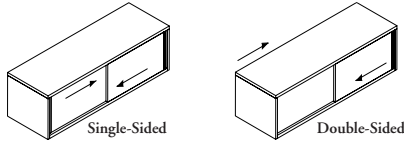

U O H C

Sliding Door Centermount Overhead

The Sliding Door Centermount Overhead is a 16" deep double sliding door overhead that sits atop a panel to provide secured lockable storage.

WHAT'S INCLUDED

1 cabinet with 2 sliding doors, lock and keys (if specified).

WHAT'S EXCLUDED

When Leverage Center Upmount (N) mounting brackets have been specified, the Centermount Overhead Storage Bracket (KUOHC) must be ordered separately. See the Leverage: *Mounted Storage & Accessories* section.