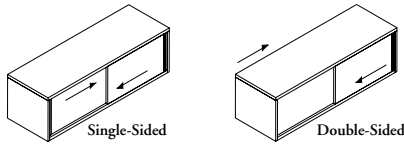

U O H C

Sliding Door Centermount Overhead

The Sliding Door Centermount Overhead is a 16" deep double sliding door overhead that sits atop a panel to provide secured lockable storage.

WHAT'S INCLUDED

1 cabinet with 2 sliding doors, lock and keys (if specified).

WHAT'S EXCLUDED

When Leverage Center Upmount (N) mounting brackets have been specified, the Centermount Overhead Storage Bracket (KUOHC) must be ordered separately. See the Leverage: *Mounted Storage & Accessories* section.