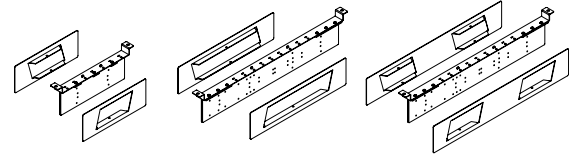

The Panel Mount Outlet Box Bracket provides attachment of an Outlet Box (VED) and Voice & Data Box (VVD) to a panel wall.

U N X B R

Panel Mount Outlet Box Bracket

WHAT'S INCLUDED

1 bracket set, attachment hardware, 1 or 2 faceplates (as specified).

WHAT'S EXCLUDED

Outlet Box (VED) or Voice & Data Box (VVD) must be specified separately.

NOTES

Bracket can be used above or below worksurface height and in single- or double-sided applications.

Finished in Ebony.

PRODUCT OPTIONS

Outlet Configuration	Faceplate Option
2 Two Power Outlets 3 Two Power Outlets, One Data Box 4 Four Power Outlets	A One face plate per single-sided application B Two face plates per double-sided application