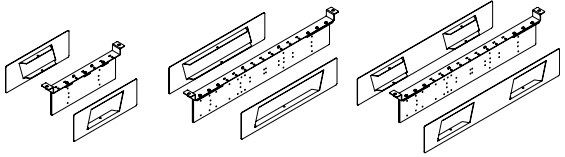

The Panel Mount Outlet Box Bracket provides attachment of an Outlet Box (VED) and Voice & Data Box (VVD) to a panel wall.

WHAT'S INCLUDED

1 bracket set, attachment hardware, 1 or 2 faceplates (as specified).

WHAT'S EXCLUDED

Outlet Box (VED) or Voice & Data Box (VVD) must be specified separately.

NOTES

Bracket can be used above or below worksurface height and in single- or double-sided applications.

Finished in Ebony.

UNXB R

Panel Mount Outlet Box Bracket

PRODUCT OPTIONS

Outlet Configuration	Faceplate Option
2 Two Power Outlets 3 Two Power Outlets, One Data Box 4 Four Power Outlets	A One face plate per single-sided application B Two face plates per double-sided application