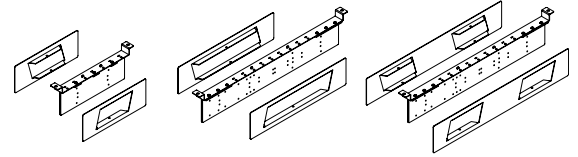

The Panel Mount Outlet Box Bracket provides attachment of an Outlet Box (VED) and Voice & Data Box (VVD) to a panel wall.

UNXBR

Panel Mount Outlet Box Bracket

WHAT'S INCLUDED

1 bracket set, attachment hardware, 1 or 2 faceplates (as specified).

WHAT'S EXCLUDED

Outlet Box (VED) or Voice & Data Box (VVD) must be specified separately.

NOTES

Bracket can be used above or below worksurface height and in single- or double-sided applications.

Finished in Ebony.

PRODUCT OPTIONS

Outlet Configuration	Faceplate Option
2 Two Power Outlets 3 Two Power Outlets, One Data Box 4 Four Power Outlets	A One face plate per single-sided application B Two face plates per double-sided application