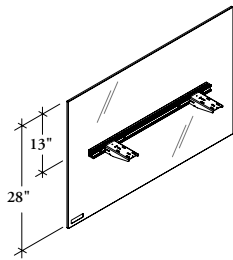

UNSF DG

Desk Edge Screen – Full-Height Glass

The Desk Edge Screen – Full-Height Glass attaches to the worksurface to provide space division and territorial desktop privacy.

WHAT’S INCLUDED

1 screen, attachment brackets.

NOTES

This Desk Edge Screen can only be applied to 30" and 36" wide worksurfaces in freestanding applications.

Actual screen height is 28" in total; 15" below the worksurface and 13" above the worksurface.

Standard Glass, Frost is a 10mm etched tempered glass.

PRODUCT OPTIONS

Height	Width (1" increments)	Screen Finish	Bracket Finish
13	23 - 72	FT Frost Standard Glass	Foundation Mica

422

SAMPLE ORDER CODE

UNSF DG 13	23	FT	Q
------------	----	----	---

DIMENSIONS FOR MM X BY 25.4

H	W
13	23-24
13	25-27
13	28-30
13	31-33
13	34-36
13	37-39
13	40-42
13	43-45
13	46-48
13	49-51
13	52-54
13	55-57
13	58-60
13	61-63
13	64-66
13	67-69
13	70-72

PRICING

546
602
658
716
771
828
883
941
1034
1094
1151
1218
1284
1352
1419
1484
1552