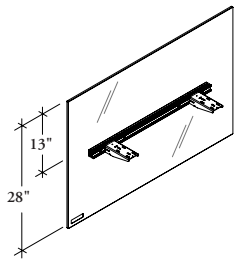

UNSF DG

Desk Edge Screen – Full-Height Glass

The Desk Edge Screen – Full-Height Glass attaches to the work surface to provide space division and territorial desktop privacy.

WHAT'S INCLUDED

1 screen, attachment brackets.

NOTES

This Desk Edge Screen can only be applied to 30" and 36" wide work surfaces in freestanding applications.

Actual screen height is 28" in total; 15" below the work surface and 13" above the work surface.

**DIMENSIONS
FOR MM X BY 25.4**

H	W
28	23
22	24
22	25
22	26
22	27
22	28
22	29
22	30
22	31
22	32
22	33
22	34
22	35
22	36
22	37
22	38
22	39
22	40
22	41
22	42
22	43
22	44
22	45
22	46
22	47
22	48
22	49
22	50
22	51
22	52
22	53
22	54
22	55
22	56
22	57
22	58
22	59
22	60
22	61
22	62
22	63
22	64
22	65
22	66
22	67
22	68
22	69
22	70
22	71
22	72

**DIMENSIONS
FOR MM X BY 25.4**

H	W
28	23
28	24
28	25
28	26
28	27
28	28
28	29
28	30
28	31
28	32
28	33
28	34
28	35
28	36
28	37
28	38
28	39
28	40
28	41
28	42
28	43
28	44
28	45
28	46
28	47
28	48
28	49
28	50
28	51
28	52
28	53
28	54
28	55
28	56
28	57
28	58
28	59
28	60
28	61
28	62
28	63
28	64
28	65
28	66
28	67
28	68
28	69
28	70
28	71
28	72