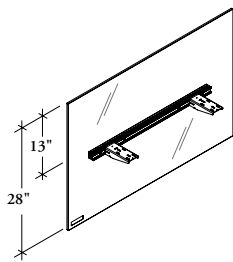

UNSF DG

Desk Edge Screen – Full-Height Glass

The Desk Edge Screen – Full-Height Glass attaches to the worksurface to provide space division and territorial desktop privacy.

WHAT'S INCLUDED

1 screen, attachment brackets.

NOTES

This Desk Edge Screen can only be applied to 30" and 36" wide worksurfaces in freestanding applications.

Actual screen height is 28" in total; 15" below the worksurface and 13" above the worksurface.

Standard Glass, Frost is a 10mm etched tempered glass.

PRODUCT OPTIONS

Height	Width (1" increments)	Screen Finish	Bracket Finish
13	23 - 72	FT Frost Standard Glass	Foundation Mica

44°

SAMPLE ORDER CODE

UNSF DG 13	23	FT	Q
------------	----	----	---

DIMENSIONS FOR MM X BY 25.4

H	W
13	23-24
13	25-27
13	28-30
13	31-33
13	34-36
13	37-39
13	40-42
13	43-45
13	46-48
13	49-51
13	52-54
13	55-57
13	58-60
13	61-63
13	64-66
13	67-69
13	70-72

PRICING

576
635
694
755
813
874
932
993
1091
1154
1214
1285
1355
1426
1497
1566
1637