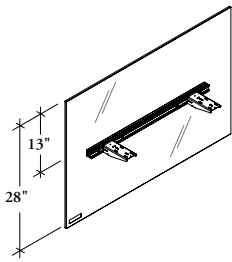

UNSF DG

Desk Edge Screen – Full-Height Glass

The Desk Edge Screen – Full-Height Glass attaches to the worksurface to provide space division and territorial desktop privacy.

WHAT'S INCLUDED

1 screen, attachment brackets.

NOTES

This Desk Edge Screen can only be applied to 30" and 36" wide worksurfaces in freestanding applications.

Actual screen height is 28" in total; 15" below the worksurface and 13" above the worksurface.

Standard Glass, Frost is a 10mm etched tempered glass.

PRODUCT OPTIONS

Height	Width (1" increments)	Screen Finish	Bracket Finish
13	23 - 72	FT Frost Standard Glass	Foundation Mica

418

SAMPLE ORDER CODE

UNSF DG 13	23	FT	Q
-------------------	-----------	-----------	----------

**DIMENSIONS
FOR MM X BY 25.4**

H	W
13	23-24
13	25-27
13	28-30
13	31-33
13	34-36
13	37-39
13	40-42
13	43-45
13	46-48
13	49-51
13	52-54
13	55-57
13	58-60
13	61-63
13	64-66
13	67-69
13	70-72

PRICING

576
635
694
755
813
874
932
993
1091
1154
1214
1285
1355
1426
1497
1566
1637