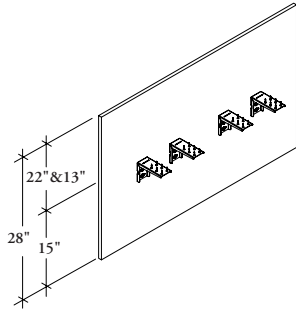

**UNSFDE**

**Desk Edge Screen – Full-Height**

The Desk Edge Screen – Full-Height attaches to the worksurface to provide space division and privacy. Particularly suited for height-adjustable tables.

**WHAT'S INCLUDED**

1 screen, attachment brackets.

**NOTES**

Actual screen height are 28" and 37" in total; 15" below the worksurface and 13" and 22" above the worksurface.

Edge trim will be finished to match the screen when Flintwood and Natural Veneer finishes have been specified.

**SAMPLE ORDER CODE**

<b>UNSFDE 13</b>	<b>48</b>	<b>AV</b>	<b>SM</b>	<b>7</b>
------------------	-----------	-----------	-----------	----------

**DIMENSIONS  
FOR MM X BY 25.4**

H	W
13	23-24
13	25-27
13	28-30
13	31-33
13	34-36
13	37-39
13	40-42
13	43-45
13	46-48
13	49-51
13	52-54
13	55-57
13	58-60
13	61-63
13	64-66
13	67-69
13	70-72
13	73-75
13	76-78
13	79-81
13	82-84
13	85-87
13	88-90
13	91-93
13	94-96

#### DIMENSIONS FOR MM X BY 25.4