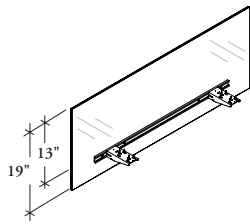

UNSD E G

Desk Edge Screen – Glass

The Desk Edge Screen – Glass attaches to the worksurface to provide space division and territorial desktop privacy.

WHAT’S INCLUDED

1 screen, attachment brackets.

NOTES

This Desk Edge Screen can only be applied to 30" and 36" deep worksurfaces in freestanding applications.

Actual screen height is 19" in total; 6" below the worksurface and 13" above the worksurface.

Standard Glass, Frost is a 10mm etched tempered glass.

PRODUCT OPTIONS

Height	Width (1" increments)	Screen Finish	Bracket Finish
13	23 - 96	FT Frost Standard Glass	Foundation Mica

SAMPLE ORDER CODE

UNSD E G 13	24	FT	Q
-------------	----	----	---

**DIMENSIONS
FOR MM X BY 25.4**

H	W
13	23-24
13	25-27
13	28-30
13	31-33
13	34-36
13	37-39
13	40-42
13	43-45
13	46-48
13	49-51
13	52-54
13	55-57
13	58-60
13	61-63
13	64-66
13	67-69
13	70-72
13	73-75
13	76-78
13	79-81
13	82-84
13	85-87
13	88-90
13	91-93
13	94-96