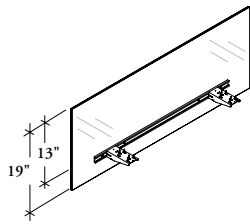

Xpress

UNSD E G

Desk Edge Screen – Glass

The Desk Edge Screen – Glass attaches to the work surface to provide space division and territorial desktop privacy.

WHAT'S INCLUDED

1 screen, attachment brackets.

NOTES

This Desk Edge Screen can only be applied to 30" and 36" deep work surfaces in freestanding applications.

Actual screen height is 19" in total; 6" below the work surface and 13" above the work surface.

Standard Glass, Frost is a 10mm etched tempered glass.

Xpress Available through *Teknion's Xpress Program*.

PRODUCT OPTIONS

Height	Width (1" increments)	Screen Finish	Bracket Finish
13	23 - 96	FT Frost Standard Glass	Foundation Mica

SAMPLE ORDER CODE

UNSD E G 13	24	FT	Q
--------------------	-----------	-----------	----------

**DIMENSIONS
FOR MM X BY 25.4**

H	W
13	23 - 24
13	25 - 27
13	28 - 30
13	31 - 33
13	34 - 36
13	37 - 39
13	40 - 42
13	43 - 45
13	46 - 48
13	49 - 51
13	52 - 54
13	55 - 57
13	58 - 60
13	61 - 63
13	64 - 66
13	67 - 69
13	70 - 72
13	73 - 75
13	76 - 78
13	79 - 81
13	82 - 84
13	85 - 87
13	88 - 90
13	91 - 93
13	94 - 96