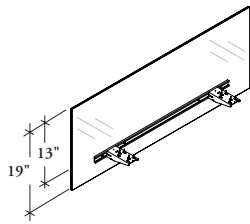

## Desk Edge Screen – Glass

The Desk Edge Screen – Glass attaches to the worksurface to provide space division and territorial desktop privacy.

**WHAT’S INCLUDED**

1 screen, attachment brackets.

**NOTES**

This Desk Edge Screen can only be applied to 30" and 36" deep worksurfaces in freestanding applications.

Actual screen height is 19" in total; 6" below the worksurface and 13" above the worksurface.

Standard Glass, Frost is a 10mm etched tempered glass.

**PRODUCT OPTIONS**

Height	Width (1" increments)	Screen Finish	Bracket Finish
13	23 - 96	FT Frost Standard Glass	Foundation Mica

**SAMPLE ORDER CODE**

<b>UNSD E G 13</b>	<b>24</b>	<b>FT</b>	<b>Q</b>
--------------------	-----------	-----------	----------

**DIMENSIONS  
FOR MM X BY 25.4**

H	W
13	23 - 24
13	25 - 27
13	28 - 30
13	31 - 33
13	34 - 36
13	37 - 39
13	40 - 42
13	43 - 45
13	46 - 48
13	49 - 51
13	52 - 54
13	55 - 57
13	58 - 60
13	61 - 63
13	64 - 66
13	67 - 69
13	70 - 72
13	73 - 75
13	76 - 78
13	79 - 81
13	82 - 84
13	85 - 87
13	88 - 90
13	91 - 93
13	94 - 96