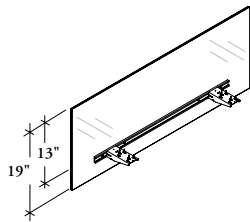

UNSD E G

Desk Edge Screen – Glass

The Desk Edge Screen – Glass attaches to the worksurface to provide space division and territorial desktop privacy.

WHAT’S INCLUDED

1 screen, attachment brackets.

NOTES

This Desk Edge Screen can only be applied to 30" and 36" deep worksurfaces in freestanding applications.

Actual screen height is 19" in total; 6" below the worksurface and 13" above the worksurface.

Standard Glass, Frost is a 10mm etched tempered glass.

PRODUCT OPTIONS

Height	Width (1" increments)	Screen Finish	Bracket Finish
13	23 - 96	FT Frost Standard Glass	Foundation Mica

436

SAMPLE ORDER CODE

UNSD E G 13	24	FT	Q
-------------	----	----	---

DIMENSIONS FOR MM X BY 25.4

H	W
13	23-24
13	25-27
13	28-30
13	31-33
13	34-36
13	37-39
13	40-42
13	43-45
13	46-48
13	49-51
13	52-54
13	55-57
13	58-60
13	61-63
13	64-66
13	67-69
13	70-72
13	73-75
13	76-78
13	79-81
13	82-84
13	85-87
13	88-90
13	91-93
13	94-96